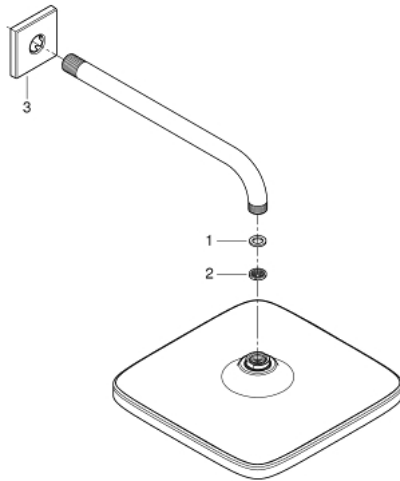

26 687 000 TEMPESTA 250 CUBE HEAD SHOWER SET 380 MM, 1 SPRAY

PRODUCT DESCRIPTION

- Colour: chrome
- consisting of:
 - head shower Tempesta 250 Cube (26 685)
 - 1 spray pattern:
 - Rain
 - head shower with white rear cover
 - shower arm 380 mm
 - with square escutcheon
- GROHE Water Saving 9,5 l/min flow limiter
- GROHE DreamSpray perfect spray pattern
- GROHE Long-Life finish
- SpeedClean anti-limescale system
- Inner WaterGuide for a longer life
- suitable for instantaneous heater
- professional edition

26 687 000 **TEMPESTA 250 CUBE HEAD SHOWER SET 380 MM, 1 SPRAY**

SPARE PARTS, February 2019 – now

1: Fibre seal Ø 18,5 x Ø 12 x 2 (Order-nr. 0138900M)

2: Dirt strainer (Order-nr. 48007000)

3: Escutcheon (Order-nr. 48118000)