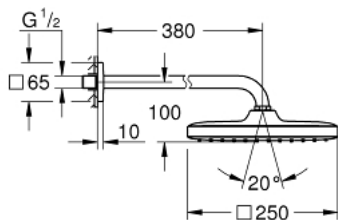

26 687 000 TEMPESTA 250 CUBE HEAD SHOWER SET 380 MM, 1 SPRAY

PRODUCT DESCRIPTION

- Colour: chrome
- consisting of:
 - head shower Tempesta 250 Cube (26 685)
 - 1 spray pattern:
 - Rain
 - head shower with white rear cover
 - shower arm 380 mm
 - with square escutcheon
- GROHE Water Saving 9,5 l/min flow limiter
- GROHE DreamSpray perfect spray pattern
- GROHE Long-Life finish
- SpeedClean anti-limescale system
- Inner WaterGuide for a longer life
- suitable for instantaneous heater
- professional edition

26 687 000 **TEMPESTA 250 CUBE HEAD SHOWER SET 380 MM, 1 SPRAY**

SPARE PARTS, February 2019 – now

1: Fibre seal Ø 18,5 x Ø 12 x 2 (Order-nr. 0138900M)

2: Dirt strainer (Order-nr. 48007000)

3: Escutcheon (Order-nr. 48118000)