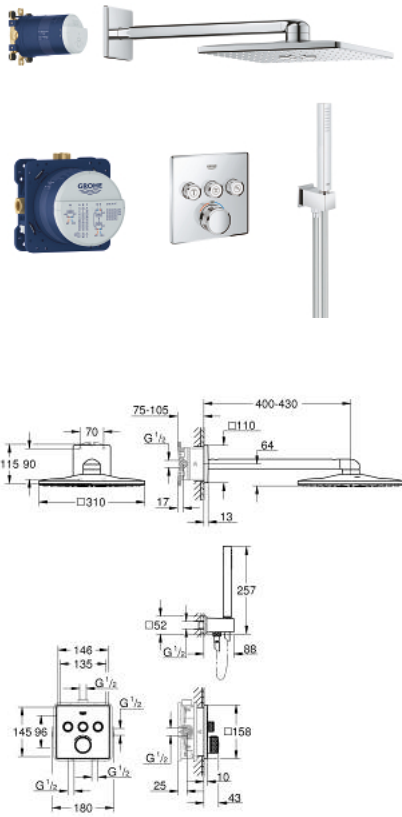

34 706 000 GROHTHERM SMARTCONTROL PERFECT SHOWER SET WITH RAINSHOWER SMARTACTIVE 310 CUBE

PRODUCT DESCRIPTION

- Colour: chrome
- consisting of:
 - concealed thermostat with 3 valves (29 126)
 - Grotherm SmartControl set for final installation
 - GROHE Rapido SmartBox (35 600/35 604)
 - Rainshower SmartActive 310 Cube head shower set (26 479) including head shower with 2 sprays, horizontal shower arm 400 mm and head shower rough-in (26 483)
 - Euphoria Cube Stick hand shower (27 698)
 - Euphoria Cube wall union with integrated shower holder (26 370)
 - Silverflex shower hose 1500 mm 1/2" x 1/2" (28 364)