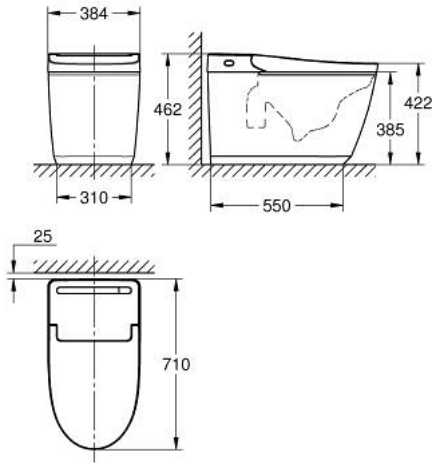

36 543 SH0 GROHE IGINA 5000 SHOWER TOILET COMPLETE SYSTEM, FLOORSTANDING

MÔ TẢ SẢN PHẨM

- Colour: alpine white
- dimensions: 384 x 710 mm
- height: 462 mm
- flush volume 5.0/3.5 l
- water pressure: 0.08 - 0.8 Mpa
- siphon jet
- HyperClean
- AquaCeramic
- rimless
- automatic opening/close function
- automatic flush
- Dual Nozzle (1 for anal area, 1 for lady spray)
- adjustable nozzle position
- adjustable spray intensity
- rear-massage spray for added comfort
- automatic pre- and post-rinsing of spray nozzle with fresh water
- integrated instant heater provides unlimited warm water
- warm air dryer with adjustable temperature
- odour trap
- heated seat with adjustable temperature
- quick release function
- soft close ABS WC seat (SIAA Kohkin Japanese standard compliant)
- exchangeable nozzles
- nozzle guard
- Eco mode for reducing power consumption
- unlimited manual flushing if power outage occurred
- type of protection IPX4