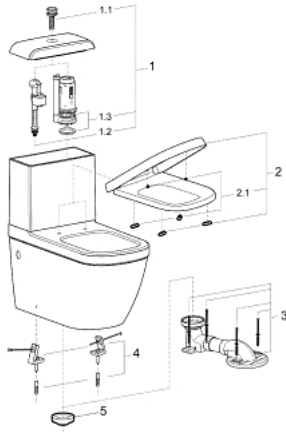

39 119 001 EUROSMART FLOOR STANDING 1 PIECE TOILET

MÔ TẢ SẢN PHẨM

- Colour: alpine white
- 377 x 690 mm
- height 765 mm
- weight 56 kg
- sanitary ware
- alpine white
- siphonic flush
- S trap
- drain distance 305 mm
- flush volume 5.0/3.5 l
- Duroplast WC seat and lid with soft close function
- HyperClean
- Proguard
- including fixation set

39 119 001 EUROSMART FLOOR STANDING 1 PIECE TOILET

PHỤ KIỆN LẮP ĐẶT, tháng bảy 2015 – now

1: Internal Set (Order-nr. 49500000)

1.1: Push button (Order-nr. 49503000)

1.2: Filling valve (Order-nr. 49502000)

1.3: Waste valve (Order-nr. 49501000)

2: WC seat and lid (Order-nr. 49506000)

2.1: Shock absorber (Order-nr. 4952000M)

3: Waste trap (Order-nr. 49515000)

4: Mounting set (Order-nr. 49516000)

5: Wax ring (Order-nr. 49517000)