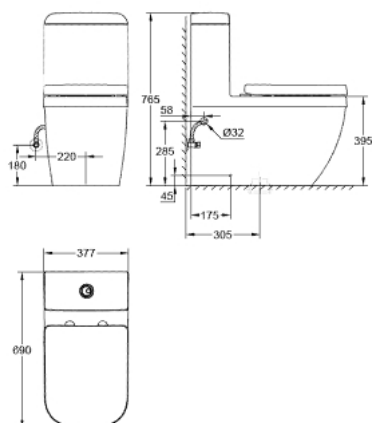

39 119 001 EUROSMART FLOOR STANDING 1 PIECE TOILET

MÔ TẢ SẢN PHẨM

- Colour: alpine white
- 377 x 690 mm
- height 765 mm
- weight 56 kg
- sanitary ware
- alpine white
- siphonic flush
- S trap
- drain distance 305 mm
- flush volume 5.0/3.5 l
- Duroplast WC seat and lid with soft close function
- HyperClean
- Proguard
- including fixation set

39 119 001 EUROSMART FLOOR STANDING 1 PIECE TOILET

PHỤ KIỆN LẮP ĐẶT, tháng bảy 2015 – now

1: Internal Set (Order-nr. 49500000)

1.1: Push button (Order-nr. 49503000)

1.2: Filling valve (Order-nr. 49502000)

1.3: Waste valve (Order-nr. 49501000)

2: WC seat and lid (Order-nr. 49506000)

2.1: Shock absorber (Order-nr. 4952000M)

3: Waste trap (Order-nr. 49515000)

4: Mounting set (Order-nr. 49516000)

5: Wax ring (Order-nr. 49517000)