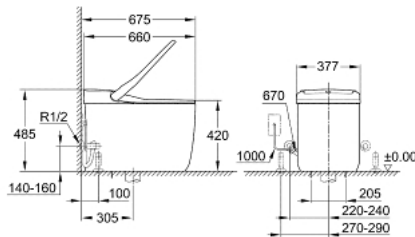

39 355 SH0 GROHE SENSIA ARENA SHOWER TOILET COMPLETE SYSTEM, FLOORSTANDING

MÔ TẢ SẢN PHẨM (1/2)

- Colour: alpine white
- GROHE Hygiene Clean: with antibacterial glazing HyperClean (SIAA Kokin Japanese standard compliant) and non-stick coating AquaCeramic
- GROHE power flush: rimless siphon jet WC with GROHE Triple Vortex flushing technology
- GROHE Skin Clean
- 2 dedicated adjustable spray arms (1 for anal area, 1 for lady spray)
- separate water way for lady spray
- oscillating spray (automatic forward and reverse motion of the spray)
- pulsating spray for massage
- adjustable spray intensity
- automatic pre- and post-rinsing of spray nozzle with fresh water
- integrated instant heater provides unlimited warm water
- adjustable temperature
- * Cần quyết định khi lắp đặt lần đầu; thiết lập mặc định tại nhà máy: GROHE PureRain
- Additional functions:
- warm air dryer with adjustable temperature
- odor extraction with filter
- heated WC seat with automatic opening/close function
- infra-red user detection
- seat control panel operation
- power switch
- inside bowl night light
- remote control
- smart phone app for iOS and Android
- music unit
- * Cần quyết định khi lắp đặt lần đầu; thiết lập mặc định tại nhà máy: GROHE PureRain
- includes:
- drain socket for floor mounting
- manual remote controller with wall-mounted holder
- active carbon filter for odour absorption

Pure Freude
an Wasser

39 355 SH0 GROHE SENSIA ARENA SHOWER TOILET COMPLETE SYSTEM, FLOORSTANDING

MÔ TẢ SẢN PHẨM (2/2)

- nozzle guard
- pressure 0.1 - 0.75 MPa (0.1 - 7.5 bar)
- nominal voltage 220-240 V AC
- main frequency 50-60 Hz
- type of protection IPX4