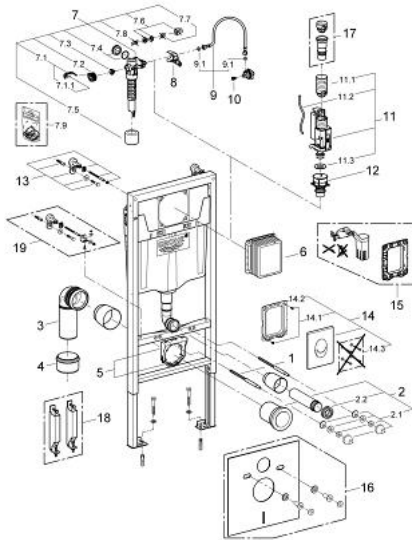

### MÔ TẢ SẢN PHẨM

- Colour: alpine white
- with flushing cistern GD 2, 6 - 9 l
- Bao gồm:
- Rapid SL element for WC (38 528 001)
- Skate Air flush plate, alpine white, vertical installation (38 505 SH0)
- wall brackets (38 558 00M)

## 38 722 001 RAPID SL 3-IN-1 SET FOR WC, 1.13 M INSTALLATION HEIGHT

### PHỤ KIỆN LẮP ĐẶT, tháng mười 2012 – now

- 1: Threaded bolt (Order-nr. 4276400M)
- 2: WC inlet and outlet connecting set (Order-nr. 37311K00)
- 2.1: Basin fastening (Order-nr. 43511SH0)
- 2.2: Connector (Order-nr. 37119000)
- 3: PP-outlet bend Ø 90 mm (Order-nr. 42327000)
- 4: 4" Outlet Adaptor F Rapid SI (Order-nr. 42242000)
- 5: Support for outlet bend (Order-nr. 42243000)
- 6: Inspection shaft (Order-nr. 66791000)
- 7: Filling valve (Order-nr. 37095000)
- 7.1: Lever (Order-nr. 43734000)
- 7.1.1: Ball seal dia. 9x6.8 mm (Order-nr. 4377000M)
- 7.2: Valve head (Order-nr. 43536000)
- 7.3: Membrane (Order-nr. 4375800M)
- 7.4: Screw cap (Order-nr. 43735000)
- 7.5: Valve float, 5 pcs. (Order-nr. 4379100M)
- 7.6: Repl. kit f. seal (Order-nr. 43722000)\*
- 8: Support device (Order-nr. 42246000)
- 9: Tube (Order-nr. 42233000)
- 9.1: Seat washer (Order-nr. 0319100M)
- 10: Headpart (Order-nr. 42385000)
- 11: AV1 complete with pipe extension (Order-nr. 42320000)
- 11.1: Extension for overflow pipe (Order-nr. 42313000)
- 11.2: pneumatic hose (Order-nr. 42319000)
- 11.3: Ball seal dia. 9x6.8 mm (Order-nr. 42310000)
- 12: Valve seat for GD2 (Order-nr. 42315000)
- 13: Wall union (Order-nr. 3855800M)
- 14: Wall plate (Order-nr. 38505SH0)
- 14.1: Screw dia. 4x52 mm (Order-nr. 6636200M)
- 14.2: Frame (Order-nr. 43207000)
- 14.3: Fixing set (Order-nr. 4308500M)\*
- 14.4: Fixing set (Order-nr. 4215800M)\*
- 15: Retro-fit set (Order-nr. 38796000)\*
- 16: Set for noise protection (Order-nr. 37131000)\*
- 17: 4,5 l Adapter for GD2 (Order-nr. 42333000)\*
- 18: Accessory (Order-nr. 38779000)\*
- 19: Xtra wall brackets, flexible placing (Order-nr. 38733000)\*