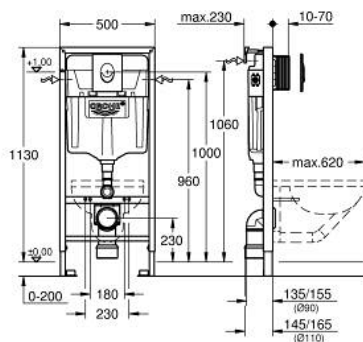

## 38 722 001 **RAPID SL 3-IN-1 SET FOR WC, 1.13 M INSTALLATION HEIGHT**

## 38 722 001 RAPID SL 3-IN-1 SET FOR WC, 1.13 M INSTALLATION HEIGHT

### PHỤ KIỆN LẮP ĐẶT, tháng mười 2012 – now

- 1: Threaded bolt (Order-nr. 4276400M)
- 2: WC inlet and outlet connecting set (Order-nr. 37311K00)
- 2.1: Basin fastening (Order-nr. 43511SH0)
- 2.2: Connector (Order-nr. 37119000)
- 3: PP-outlet bend Ø 90 mm (Order-nr. 42327000)
- 4: 4" Outlet Adaptor F Rapid SI (Order-nr. 42242000)
- 5: Support for outlet bend (Order-nr. 42243000)
- 6: Inspection shaft (Order-nr. 66791000)
- 7: Filling valve (Order-nr. 37095000)
- 7.1: Lever (Order-nr. 43734000)
- 7.1.1: Ball seal dia. 9x6.8 mm (Order-nr. 4377000M)
- 7.2: Valve head (Order-nr. 43536000)
- 7.3: Membrane (Order-nr. 4375800M)
- 7.4: Screw cap (Order-nr. 43735000)
- 7.5: Valve float, 5 pcs. (Order-nr. 4379100M)
- 7.6: Repl. kit f. seal (Order-nr. 43722000)\*
- 8: Support device (Order-nr. 42246000)
- 9: Tube (Order-nr. 42233000)
- 9.1: Seat washer (Order-nr. 0319100M)
- 10: Headpart (Order-nr. 42385000)
- 11: AV1 complete with pipe extension (Order-nr. 42320000)
- 11.1: Extension for overflow pipe (Order-nr. 42313000)
- 11.2: pneumatic hose (Order-nr. 42319000)
- 11.3: Ball seal dia. 9x6.8 mm (Order-nr. 42310000)
- 12: Valve seat for GD2 (Order-nr. 42315000)
- 13: Wall union (Order-nr. 3855800M)
- 14: Wall plate (Order-nr. 38505SH0)
- 14.1: Screw dia. 4x52 mm (Order-nr. 6636200M)
- 14.2: Frame (Order-nr. 43207000)
- 14.3: Fixing set (Order-nr. 4308500M)\*
- 14.4: Fixing set (Order-nr. 4215800M)\*
- 15: Retro-fit set (Order-nr. 38796000)\*
- 16: Set for noise protection (Order-nr. 37131000)\*
- 17: 4,5 l Adapter for GD2 (Order-nr. 42333000)\*
- 18: Accessory (Order-nr. 38779000)\*
- 19: Xtra wall brackets, flexible placing (Order-nr. 38733000)\*