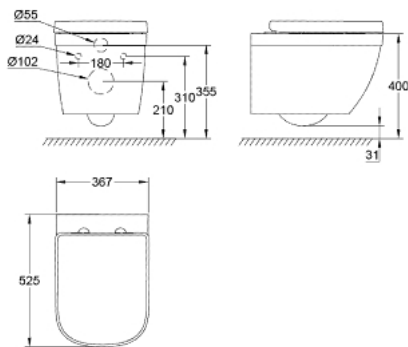

39 205 000 EUROSMART WALL HUNG WC

MÔ TẢ SẢN PHẨM

- Colour: alpine white
- for concealed cistern
- 367 x 525 mm
- height 320 mm
- horizontal outlet
- sanitary ware
- alpine white
- flush volume 5.0 l/3.0 l by EN
- flush volume 4.5 l/3.0 l by GB
- Duroplast WC seat and lid with soft close function
- HyperClean
- Proguard
- including fixation set

39 205 000 EUROSMART WALL HUNG WC

PHỤ KIỆN LẮP ĐẶT, tháng sáu 2015 – now

1: WC seat and lid (Order-nr. 49506000)

1.1: Shock absorber (Order-nr. 4952000M)

2: Fixing set (Order-nr. 49511000)