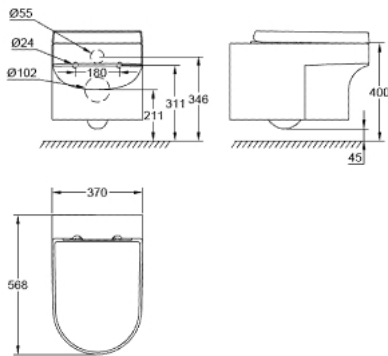

39 296 000 EUROCOSMO WALL HUNG WC

PRODUCT DESCRIPTION

- Colour: alpine white
- 370 x 568 mm
- height 312 mm
- sanitary ware
- alpine white
- wash down flush with GROHE Triple Vortex flushing technology
- flush volume 5.0 l/3.0 l by EN
- flush volume 4.5 l/3.0 l by GB
- Duroplast WC seat and lid with soft close function
- HyperClean
- Proguard

39 296 000 **EUROCOSMO WALL HUNG WC**

UNITS PER PACKAGE , June 2015 – now

1: WC seat and lid (Order-nr. 49505000)

1.1: Shock absorber (Order-nr. 4952000M)

2: Fixing set (Order-nr. 49510000)