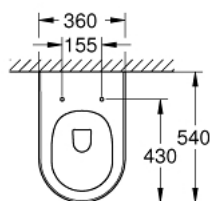

39 571 00H ESSENCE WALL HUNG WC

PRODUCT DESCRIPTION

- Colour: alpine white
- for concealed cistern
- wash down
- rimless
- horizontal outlet
- flush volume 4.5/3 l
- including fixation set
- sanitary ware
- fully skirted with invisible fixation
- GROHE PureGuard anti-scale coating and anti-bacterial glazing
- compatible with seat and cover 39 577 000 (soft close)