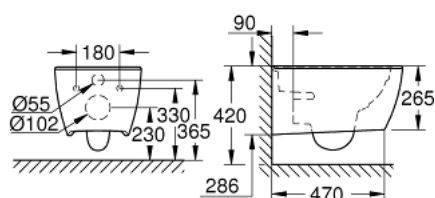

39 571 00H ESSENCE WALL HUNG WC

PRODUCT DESCRIPTION

- Colour: alpine white
- for concealed cistern
- wash down
- rimless
- horizontal outlet
- flush volume 4.5/3 l
- including fixation set
- sanitary ware
- fully skirted with invisible fixation
- GROHE PureGuard anti-scale coating and anti-bacterial glazing
- compatible with seat and cover 39 577 000 (soft close)