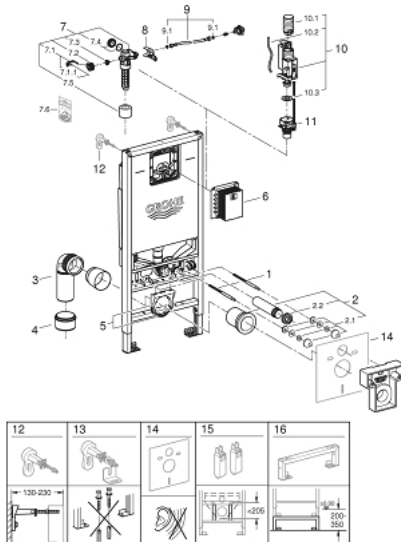

39 596 000 RAPID SLX ELEMENT FOR WC, 1.13 M INSTALLATION HEIGHT WITH INTEGRATED SOCKET AND SHOWER TOILET CONNECTION

PHỤ KIỆN LẮP ĐẶT, tháng 1 2020 – now

- 1: Threaded bolt (Order-nr. 4276400M)
- 2: WC inlet and outlet connecting set (Order-nr. 37311K00)
  - 2.1: Basin fastening (Order-nr. 43511SH0)
  - 2.2: Connector (Order-nr. 37119000)
- 3: PP-outlet bend Ø 90 mm (Order-nr. 42327000)
- 4: 4" Outlet Adaptor F Rapid Sl (Order-nr. 42242000)
- 5: Support for outlet bend (Order-nr. 42243000)
- 6: Revision shaft for small flush plates (Order-nr. 40911000)
- 7: Filling valve (Order-nr. 42583000)
  - 7.1: Lever (Order-nr. 43734000)
    - 7.1.1: Ball seal dia. 9x6.8 mm (Order-nr. 4377000M)
  - 7.2: Valve head (Order-nr. 43536000)
  - 7.3: Membrane (Order-nr. 4375800M)
  - 7.4: Screw cap (Order-nr. 43735000)
  - 7.5: Valve float, 5 pcs. (Order-nr. 4379100M)
  - 7.6: Repl. kit f. seal (Order-nr. 43722000)*
- 8: Support device (Order-nr. 42246000)
- 9: Tube (Order-nr. 42233000)
  - 9.1: Seat washer (Order-nr. 0319100M)
- 10: Dual Flush discharge valve AV1 (Order-nr. 42320000)
  - 10.1: Extension for overflow pipe (Order-nr. 42313000)
  - 10.2: pneumatic hose (Order-nr. 42319000)
  - 10.3: Ball seal dia. 9x6.8 mm (Order-nr. 42310000)
- 11: Valve seat (Order-nr. 42593000)
- 12: Wall union (Order-nr. 3855800M)*
- 13: Xtra wall brackets, flexible placing (Order-nr. 38733000)*
- 14: Set for noise protection (Order-nr. 37131000)*
- 15: Accessory (Order-nr. 39607000)*
- 16: Extension (Order-nr. 38629001)*

* Phụ kiện đặc biệt