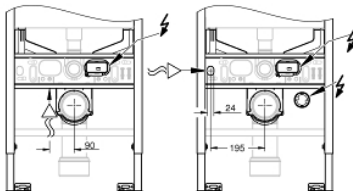

39 596 000 RAPID SLX ELEMENT FOR WC, 1.13 M INSTALLATION HEIGHT WITH INTEGRATED SOCKET AND SHOWER TOILET CONNECTION

MÔ TẢ SẢN PHẨM (1/2)

- with integrated power socket
- ready for shower toilets (water)
- small revision shaft for small flush plates
- for on-the-wall installations or studded walls
- powder coated steel frame, self-supporting
- for dry-cladding, completely pre-assembled
- with fixed connections
- quick adjustment, lockable
- fixing material
- TÜV approved
- 2 WC fixing bolts
- fixing device for ceramic
- distance of fixing bolts 180/230 mm
- outlet bend Ø 90 mm
- depth adjustable
- reducer Ø 90/110 mm
- inlet and outlet connecting set
- flushing cistern GDX, 6 l, containing following features:
 - adjustment ex factory 6l and 3l
 - pneumatic discharge valve offering 3 modes of operation: dual flush or start/stop or single flush
- water supply from right, back or top
- low noise (group I acc. to German Noise Specification)
- fully insulated against condensation
- ½" water supply connection including integrated angle valve and push fit flexible hose union
- no tools required for the installation of the inspection shaft incl. protection during construction phase
- for vertical use
- * Cần quyết định khi lắp đặt lần đầu; thiết lập mặc định tại nhà máy: GROHE PureRain
- including flow manager

Pure Freude
an Wasser

39 596 000 **RAPID SLX ELEMENT FOR WC, 1.13 M INSTALLATION HEIGHT WITH INTEGRATED SOCKET AND SHOWER TOILET CONNECTION**

MÔ TẢ SẢN PHẨM (2/2)

- reduces flow of the flush
- prevents overspill in rimless toilets
- easy flow regulation via inspection shaft without removing the valves
- for on-the-wall installation please order wall brackets 38 558 00M (sold separately)
- for mounting of flush plates 156 x 197 mm please order revision shaft 66 791 000 (sold separately)