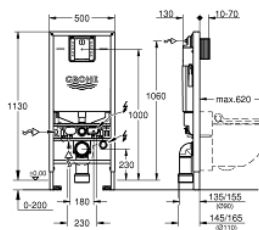

39 596 000 RAPID SLX ELEMENT FOR WC, 1.13 M INSTALLATION HEIGHT WITH INTEGRATED SOCKET AND SHOWER TOILET CONNECTION

MÔ TẢ SẢN PHẨM (1/2)

- with integrated power socket
- ready for shower toilets (water)
- small revision shaft for small flush plates
- for on-the-wall installations or studded walls
- powder coated steel frame, self-supporting
- for dry-cladding, completely pre-assembled
- with fixed connections
- quick adjustment, lockable
- fixing material
- TÜV approved
- 2 WC fixing bolts
- fixing device for ceramic
- distance of fixing bolts 180/230 mm
- outlet bend Ø 90 mm
- depth adjustable
- reducer Ø 90/110 mm
- inlet and outlet connecting set
- flushing cistern GDX, 6 l, containing following features:
 - adjustment ex factory 6l and 3l
 - pneumatic discharge valve offering 3 modes of operation: dual flush or start/stop or single flush
- water supply from right, back or top
- low noise (group I acc. to German Noise Specification)
- fully insulated against condensation
- ½" water supply connection including integrated angle valve and push fit flexible hose union
- no tools required for the installation of the inspection shaft incl. protection during construction phase
- for vertical use
- * Cần quyết định khi lắp đặt lần đầu; thiết lập mặc định tại nhà máy: GROHE PureRain
- including flow manager

Pure Freude
an Wasser

39 596 000 **RAPID SLX ELEMENT FOR WC, 1.13 M INSTALLATION HEIGHT WITH INTEGRATED SOCKET AND SHOWER TOILET CONNECTION**

MÔ TẢ SẢN PHẨM (2/2)

- reduces flow of the flush
- prevents overspill in rimless toilets
- easy flow regulation via inspection shaft without removing the valves
- for on-the-wall installation please order wall brackets 38 558 00M (sold separately)
- for mounting of flush plates 156 x 197 mm please order revision shaft 66 791 000 (sold separately)