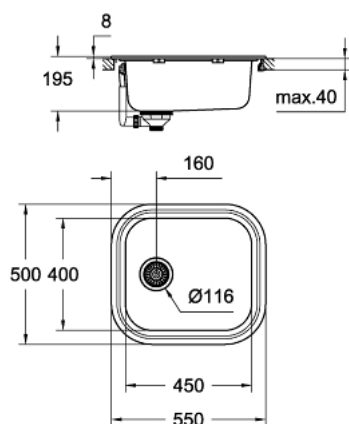

31 504 SD0 **BIG BOWL STAINLESS STEEL SINK WITHOUT DRAINER**

MÔ TẢ SẢN PHẨM

- Colour: stainless steel
- brand: GROHE
- model: Big Bowl 1.0 rh
- mounting type: in-set
- material: stainless steel AISI 304 (V2A)
- finish: pre-polished
- min. cabinet size: 600 mm
- dimensions: 590 x 500 mm
- 1 bowl: 450 x 400 x 195 mm
- sink mountable right
- cut-out: 570 x 480 mm
- drilling holes: 1 x 35 mm
- drainer: Ø 3.5"/90 mm basket strainer waste
- accessories included: waste kit, basket strainer waste, mounting set