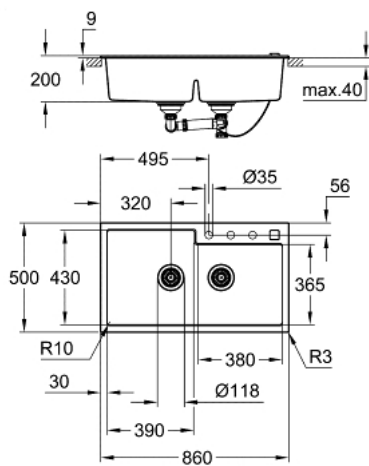

31 649 AP0 K500 COMPOSITE SINK

MÔ TẢ SẢN PHẨM

- Colour: granite black
- model: K500 90-C 86/50 2.0
- mounting type: top mount
- material: quartz composite
- GROHE Whisper
- min. cabinet size: 900 mm
- dimensions: 860 x 500 mm
- 1 bowl: 390 x 430 x 200 mm
- 2 bowl: 380 x 365 x 200 mm
- outer radius: R3, inner bowl radius: R10
- Hệ thống lắp đặt nhanh GROHE FastFixation
- sink mountable left
- cut-out: 840 x 480 mm
- drainer: automatic waste fitting
- accessories included: automatic waste fitting with rotary handle, waste kit, basket strainer waste, mounting set
- optional push to open excenter (40 986 SD0)
- amount of fasteners included (top mount): 10
- heat resistant up to 180° C

31 649 AP0 K500 COMPOSITE SINK

PHỤ KIỆN LẮP ĐẶT, tháng năm 2022 – now

1: Plug (Order-nr. 42588SD1)

2: Waste trap (Order-nr. 42619000)

3: Cover element (Order-nr. 42590SD1)

4: Turning handle (Order-nr. 42586SD0)

5: Plug (Order-nr. 42589SD1)