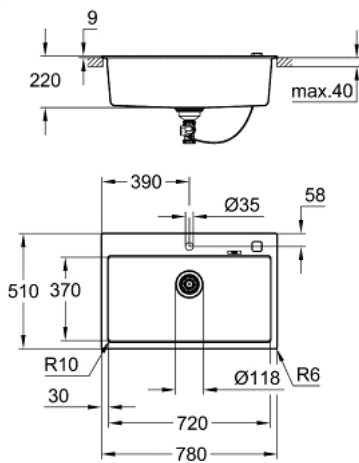

31 652 AP0 K700 COMPOSITE SINK

MÔ TẢ SẢN PHẨM

- Colour: granite black
- model: K700 80-C 78/51 1.0
- mounting type: top mount
- material: quartz composite
- GROHE Whisper
- min. cabinet size: 800 mm
- dimensions: 780 x 510 mm
- 1 bowl: 720 x 370 x 220 mm
- outer radius: R6, inner bowl radius: R10
- Hệ thống lắp đặt nhanh GROHE FastFixation
- cut-out: 764 x 494 mm
- drainer: automatic waste fitting
- accessories included: automatic waste fitting with rotary handle, waste kit, basket strainer waste, mounting set
- optional push to open excenter (40 986 SD0)
- amount of fasteners included (top mount): 9
- heat resistant up to 180° C

31 652 AP0 K700 COMPOSITE SINK

PHỤ KIỆN LẮP ĐẶT, tháng năm 2022 – now

1: Plug (Order-nr. 42588SD1)

2: Siphon (Order-nr. 42617000)

3: Cover element (Order-nr. 42590SD1)

4: Turning handle (Order-nr. 42586SD0)