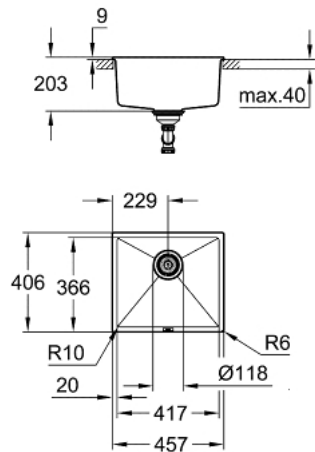

### MÔ TẢ SẢN PHẨM

- Colour: granite gray
- model: K700U 50-C 45.7/40.6 1.0
- mounting type: standard built-in and undermount
- material: quartz composite
- GROHE Whisper
- min. cabinet size: 500 mm
- dimensions: 457 x 406 mm
- 1 bowl: 417 x 366 x 203 mm
- outer radius: R6, inner bowl radius: R10
- Hệ thống lắp đặt nhanh GROHE FastFixation
- cut-out (top mount): 442 x 391
- cut-out (undermount): 417 x 366 mm
- drainer: Ø 3.5"/90 mm basket strainer waste
- accessories included: waste kit, basket strainer waste, mounting set
- mounting with silicone (top mount)
- optional push to open excenter (40 986 SD0)
- amount of fasteners included (undermount): 8
- heat resistant up to 180° C