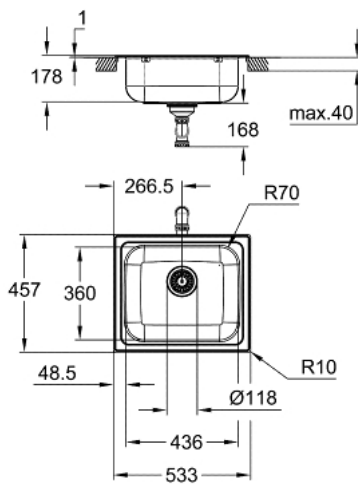

31 719 SD0 K200 STAINLESS STEEL SINK

PRODUCT DESCRIPTION

- Colour: stainless steel
- model: K200 60-S 53.3/45.8 1.0 rev
- mounting type: top mount
- material: stainless steel AISI 304 (V2A)
- GROHE Whisper
- min. cabinet size: 600 mm
- dimensions: 533 x 457 mm
- 1 bowl: 436 x 360 mm
- inner bowl radius: R70
- GROHE FastFixation rapid installation system
- cut-out: 517 x 442 mm
- drainer: Ø 3.5"/90 mm basket strainer waste
- accessories included: waste kit, basket strainer waste, mounting set
- amount of fasteners included (top mount): 8

31 719 SD0 K200 STAINLESS STEEL SINK

UNITS PER PACKAGE, July 2021 – now

1: Plug (Spare part-nr. 42589SD1)

2: Cover element (Spare part-nr. 42590SD1)

3: Siphon (Spare part-nr. 42616000)