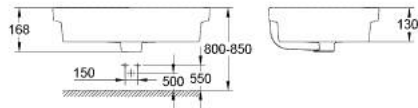

39 124 001 **EUROSMART VESSEL BASIN 60**

MÔ TẢ SẢN PHẨM

- Colour: alpine white
- with overflow
- 600 x 422 mm
- height 130 mm
- sanitary ware
- alpine white
- HyperClean
- Proguard

39 124 001 **EUROSMART VESSEL BASIN 60**