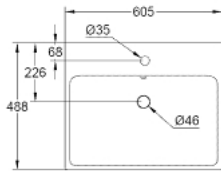

39 231 000 EUROCUBE WASH BASIN 60

MÔ TẢ SẢN PHẨM

- Colour: alpine white
- wall hung
- with overflow
- 1 hole punched
- 605 x 480 mm
- height 148 mm
- sanitary ware
- HyperClean
- Proguard

39 231 000 **EUROCUBE WASH BASIN 60**