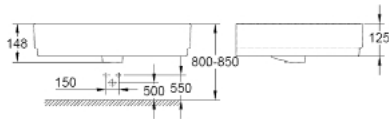

39 231 000 EUROCUBE WASH BASIN 60

MÔ TẢ SẢN PHẨM

- Colour: alpine white
- wall hung
- with overflow
- 1 hole punched
- 605 x 480 mm
- height 148 mm
- sanitary ware
- HyperClean
- Proguard

39 231 000 **EUROCUBE WASH BASIN 60**