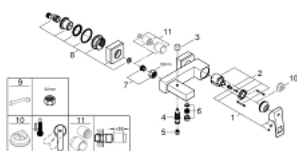

23 140 000 EUROCUBE SINGLE-LEVER BATH/SHOWER MIXER 1/2"

PRODUCT DESCRIPTION

- Colour: Chrome
- wall mounted
- metal lever
- GROHE SilkMove 46 mm ceramic cartridge
- GROHE Long-Life finish
- adjustable flow rate limiter
- automatic diverter: bath/shower
- mousseur
- integrated non-return valve in the shower outlet 1/2"
- covered S-unions
- protected against backflow
- optional temperature limiter (46 375 000)

23 140 000 EUROCUBE SINGLE-LEVER BATH/SHOWER MIXER 1/2"

SPARE PARTS, September 2010 – now

- 1: Lever (Spare part-nr. 46782000)
- 2: Cartridge (Spare part-nr. 46048000)
- 3: Diverter knob (Spare part-nr. 48128000)
- 4: Diverter (Spare part-nr. 65655000)
- 5: Non-return valve (Spare part-nr. 08565000)
- 6: Flow restrictor (Spare part-nr. 13952000)
- 7: Screw joint (Spare part-nr. 45044000)
- 8: S-union (Spare part-nr. 47824000)
- 9: Special Spanner (Spare part-nr. 19377000)*
- 10: Temperature limiter (Spare part-nr. 46375000)*
- 11: Extension 30 (Spare part-nr. 46238000)*