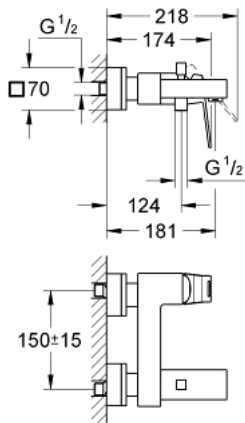

23 140 000 EUROCUBE SINGLE-LEVER BATH/SHOWER MIXER 1/2"

PRODUCT DESCRIPTION

- Colour: Chrome
- wall mounted
- metal lever
- GROHE SilkMove 46 mm ceramic cartridge
- GROHE Long-Life finish
- adjustable flow rate limiter
- automatic diverter: bath/shower
- mousseur
- integrated non-return valve in the shower outlet 1/2"
- covered S-unions
- protected against backflow
- optional temperature limiter (46 375 000)

23 140 000 EUROCUBE SINGLE-LEVER BATH/SHOWER MIXER 1/2"

SPARE PARTS, September 2010 – now

- 1: Lever (Spare part-nr. 46782000)
- 2: Cartridge (Spare part-nr. 46048000)
- 3: Diverter knob (Spare part-nr. 48128000)
- 4: Diverter (Spare part-nr. 65655000)
- 5: Non-return valve (Spare part-nr. 08565000)
- 6: Flow restrictor (Spare part-nr. 13952000)
- 7: Screw joint (Spare part-nr. 45044000)
- 8: S-union (Spare part-nr. 47824000)
- 9: Special Spanner (Spare part-nr. 19377000)*
- 10: Temperature limiter (Spare part-nr. 46375000)*
- 11: Extension 30 (Spare part-nr. 46238000)*