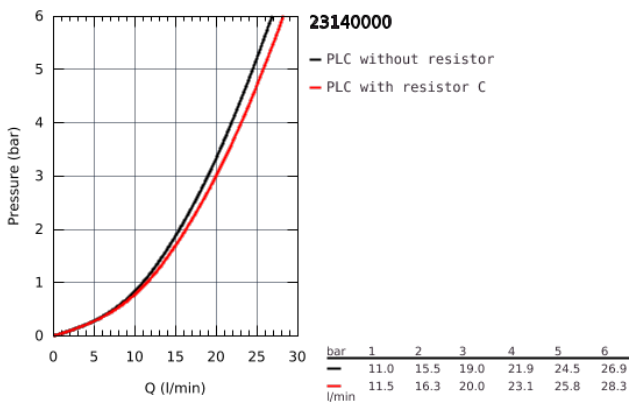

23 140 000 EUROCUBE SINGLE-LEVER BATH/SHOWER MIXER 1/2"

PRODUCT DESCRIPTION

- Colour: Chrome
- wall mounted
- metal lever
- GROHE SilkMove 46 mm ceramic cartridge
- GROHE Long-Life finish
- adjustable flow rate limiter
- automatic diverter: bath/shower
- mousseur
- integrated non-return valve in the shower outlet 1/2"
- covered S-unions
- protected against backflow
- optional temperature limiter (46 375 000)

23 140 000 EUROCUBE SINGLE-LEVER BATH/SHOWER MIXER 1/2"

SPARE PARTS, September 2010 – now

- 1: Lever (Spare part-nr. 46782000)
- 2: Cartridge (Spare part-nr. 46048000)
- 3: Diverter knob (Spare part-nr. 48128000)
- 4: Diverter (Spare part-nr. 65655000)
- 5: Non-return valve (Spare part-nr. 08565000)
- 6: Flow restrictor (Spare part-nr. 13952000)
- 7: Screw joint (Spare part-nr. 45044000)
- 8: S-union (Spare part-nr. 47824000)
- 9: Special Spanner (Spare part-nr. 19377000)*
- 10: Temperature limiter (Spare part-nr. 46375000)*
- 11: Extension 30 (Spare part-nr. 46238000)*