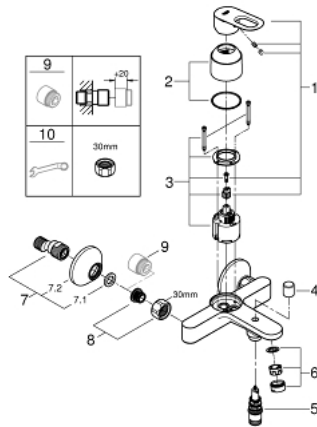

32 815 000 BAULoop SINGLE-LEVER BATH MIXER 1/2"

PRODUCT DESCRIPTION

- Colour: chrome
- wall mounted
- metal lever
- GROHE Long-Life 46 mm ceramic cartridge
- GROHE Long-Life finish
- adjustable minimum flow rate approx. 2.5 l/min
- adjustable flow rate limiter
- automatic diverter: bath/shower
- mousseur
- S-unions
- metal wall escutcheon
- optional temperature limiter ref. no. 46 308

32 815 000 BAULoop SINGLE-LEVER BATH MIXER 1/2"

SPARE PARTS, June 2016 – spareParts.validDate.now

1: Lever (Order-nr. 46696000)

2: Cap (Order-nr. 46584000)

3: Cartridge (Order-nr. 46048000)

4: Diverter knob (Order-nr. 64309000)

5: Diverter (Order-nr. 65655000)

6: Mousseur (Order-nr. 13952000)

7: S-union (Order-nr. 12075000)

7.1: Seal (Order-nr. 0138600M)

7.2: Escutcheon (Order-nr. 0221000M)

8: Screw connection 1/2" (Order-nr. 45044000)

9: Extension 3/4", 20 mm (Order-nr. 0713000M)*

10: Special spanner (Order-nr. 19377000)*

* Optional accessories