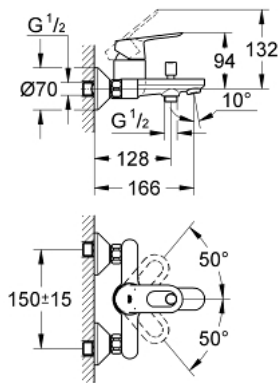

32 815 000 BAULoop SINGLE-LEVER BATH MIXER 1/2"

PRODUCT DESCRIPTION

- Colour: chrome
- wall mounted
- metal lever
- GROHE Long-Life 46 mm ceramic cartridge
- GROHE Long-Life finish
- adjustable minimum flow rate approx. 2.5 l/min
- adjustable flow rate limiter
- automatic diverter: bath/shower
- mousseur
- S-unions
- metal wall escutcheon
- optional temperature limiter ref. no. 46 308

32 815 000 BAULoop SINGLE-LEVER BATH MIXER 1/2"

SPARE PARTS, June 2016 – spareParts.validDate.now

1: Lever (Order-nr. 46696000)

2: Cap (Order-nr. 46584000)

3: Cartridge (Order-nr. 46048000)

4: Diverter knob (Order-nr. 64309000)

5: Diverter (Order-nr. 65655000)

6: Mousseur (Order-nr. 13952000)

7: S-union (Order-nr. 12075000)

7.1: Seal (Order-nr. 0138600M)

7.2: Escutcheon (Order-nr. 0221000M)

8: Screw connection 1/2" (Order-nr. 45044000)

9: Extension 3/4", 20 mm (Order-nr. 0713000M)*

10: Special spanner (Order-nr. 19377000)*

* Optional accessories