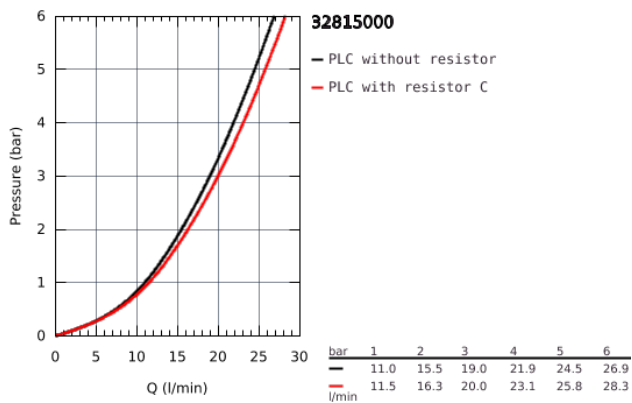

32 815 000 BAULoop SINGLE-LEVER BATH MIXER 1/2"

PRODUCT DESCRIPTION

- Colour: chrome
- wall mounted
- metal lever
- GROHE Long-Life 46 mm ceramic cartridge
- GROHE Long-Life finish
- adjustable minimum flow rate approx. 2.5 l/min
- adjustable flow rate limiter
- automatic diverter: bath/shower
- mousseur
- S-unions
- metal wall escutcheon
- optional temperature limiter ref. no. 46 308

32 815 000 BAULoop SINGLE-LEVER BATH MIXER 1/2"

SPARE PARTS, June 2016 – spareParts.validDate.now

1: Lever (Order-nr. 46696000)

2: Cap (Order-nr. 46584000)

3: Cartridge (Order-nr. 46048000)

4: Diverter knob (Order-nr. 64309000)