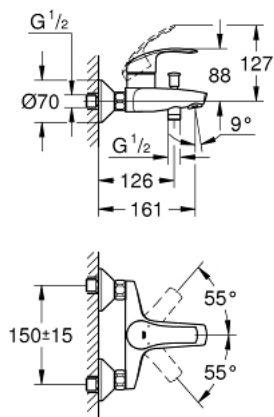

33 300 002 EUROSMART SINGLE-LEVER BATH/SHOWER MIXER

PRODUCT DESCRIPTION

- Colour: chrome
- wall mounted
- metal lever
- GROHE SilkMove 35 mm ceramic cartridge
- with temperature limiter
- GROHE Long-Life finish
- adjustable flow rate limiter
- automatic diverter: bath/shower
- mousseur
- integrated non-return valve in the shower outlet 1/2"
- S-unions
- metal wall escutcheons
- protected against backflow

33 300 002 EUROSMART SINGLE-LEVER BATH/SHOWER MIXER

SPARE PARTS, October 2013 – now

- 1: Lever (Order-nr. 46898000)
 - 2: Shield (Order-nr. 46899000)
 - 3: Cartridge (Order-nr. 46374000)
 - 4: Diverter knob (Order-nr. 65648000)
 - 5: Diverter (Order-nr. 65655000)
 - 6: Non-return valve (Order-nr. 08565000)
 - 7: Mousseur (Order-nr. 13952000)
 - 8: Screw joint (Order-nr. 45044000)
 - 9: S-union (Order-nr. 12075000)
 - 9.1: Ball seal dia. 9x6.8 mm (Order-nr. 0138600M)
 - 9.2: Escutcheon (Order-nr. 0221000M)
 - 10: Extension 3/4", 20 mm (Order-nr. 0713000M)*
 - 11: Socket spanner (Order-nr. 19332000)*
 - 12: Special spanner (Order-nr. 19377000)*
- * Optional accessories