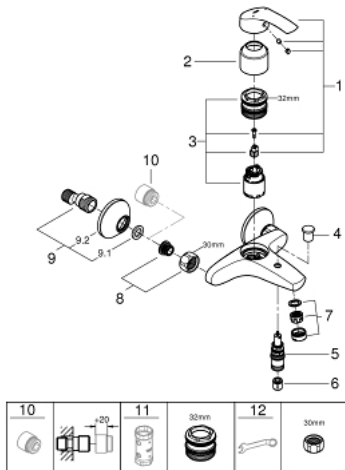

33 300 002 EUROSMART SINGLE-LEVER BATH/SHOWER MIXER

PRODUCT DESCRIPTION

- Colour: chrome
- wall mounted
- metal lever
- GROHE SilkMove 35 mm ceramic cartridge
- with temperature limiter
- GROHE Long-Life finish
- adjustable flow rate limiter
- automatic diverter: bath/shower
- mousseur
- integrated non-return valve in the shower outlet 1/2"
- S-unions
- metal wall escutcheons
- protected against backflow

33 300 002 EUROSMART SINGLE-LEVER BATH/SHOWER MIXER

SPARE PARTS, October 2013 – now

- 1: Lever (Order-nr. 46898000)
 - 2: Shield (Order-nr. 46899000)
 - 3: Cartridge (Order-nr. 46374000)
 - 4: Diverter knob (Order-nr. 65648000)
 - 5: Diverter (Order-nr. 65655000)
 - 6: Non-return valve (Order-nr. 08565000)
 - 7: Mousseur (Order-nr. 13952000)
 - 8: Screw joint (Order-nr. 45044000)
 - 9: S-union (Order-nr. 12075000)
 - 9.1: Ball seal dia. 9x6.8 mm (Order-nr. 0138600M)
 - 9.2: Escutcheon (Order-nr. 0221000M)
 - 10: Extension 3/4", 20 mm (Order-nr. 0713000M)*
 - 11: Socket spanner (Order-nr. 19332000)*
 - 12: Special spanner (Order-nr. 19377000)*
- * Optional accessories