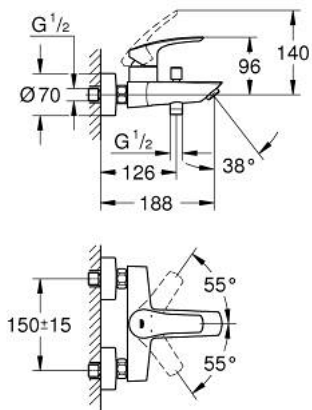

33 300 003 EUROSMART SINGLE-LEVER BATH/SHOWER MIXER

PRODUCT DESCRIPTION

- Colour: chrome
- wall mounted
- metal lever
- GROHE SilkMove 35 mm ceramic cartridge
- adjustable flow rate limiter
- with temperature limiter
- GROHE Long-Life finish
- automatic diverter: bath/shower
- mousseur
- integrated non-return valve in shower outlet 1/2"
- S-unions
- metal wall escutcheons
- Protected against backflow
- professional edition

33 300 003 EUROSMART SINGLE-LEVER BATH/SHOWER MIXER

UNITS PER PACKAGE, November 2021 – now

1: lever (Spare part-nr. 48550000)

2: Cartridge (Spare part-nr. 46374000)

3: Diverter knob (Spare part-nr. 64309000)

4: Mousseur (Spare part-nr. 13941000)

5: Diverter (Spare part-nr. 65655000)

6: Non-return valve (Spare part-nr. 08565000)

7: S-union (Spare part-nr. 12662000)

8: Extension 3/4", 20 mm (Spare part-nr. 0713000M)*