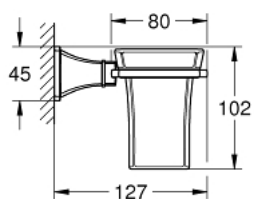

## 40 626 IG0 GRANDERA HOLDER WITH CERAMIC TUMBLER

### PRODUCT DESCRIPTION

- Colour: chrome/gold
- material: ceramic/metal
- concealed fastening
- GROHE Long-Life finish

## 40 626 IG0 GRANDERA HOLDER WITH CERAMIC TUMBLER

**SPARE PARTS**, March 2012 – now

1: Cup (Spare part-nr. 40668000)