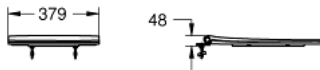

36 490 000 **BAU CERAMIC WC SEAT AND LID**

PRODUCT DESCRIPTION

- Colour: alpine white
- slim design
- soft close
- quick release function
- detachable
- including fixation set
- stainless steel hinges
- easy fixation from above
- compatible with Bau Ceramic floor standing bowls