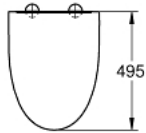

36 490 000 **BAU CERAMIC WC SEAT AND LID**

PRODUCT DESCRIPTION

- Colour: alpine white
- slim design
- soft close
- quick release function
- detachable
- including fixation set
- stainless steel hinges
- easy fixation from above
- compatible with Bau Ceramic floor standing bowls