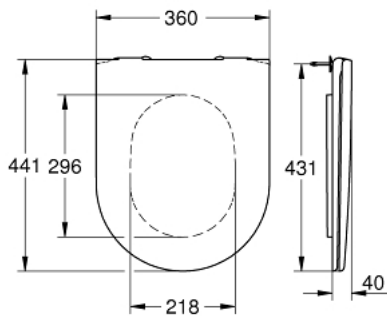

39 577 000 ESSENCE WC SEAT SOFT CLOSE

PRODUCT DESCRIPTION

- Colour: alpine white
- with lid
- quick release function
- detachable
- material: Duroplast
- including fixation set
- stainless steel hinges
- easy fixation from above
- weight bearing capacity 150 kg
- compatible with all Essence bowls