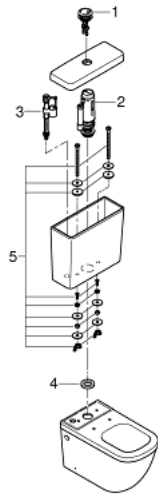

39 332 000 EURO CERAMIC EXPOSED FLUSHING CISTERN

MÔ TẢ SẢN PHẨM

- Colour: alpine white
- bottom inlet
- inlet and outlet concealed
- including flushing set with dual flush
- including fixation set
- sanitary ware

39 332 000 EURO CERAMIC EXPOSED FLUSHING CISTERN

PHỤ KIỆN LẮP ĐẶT, tháng sáu 2016 – now

1: Dual flush push button (Order-nr. 49526000)

2: Discharge valve for Euro Ceramic cistern (Order-nr. 49066000)

3: Filling valve (Order-nr. 49023000)

4: Rubber sealing (Order-nr. 49021000)

5: Fixing bolt (Order-nr. 49022000)