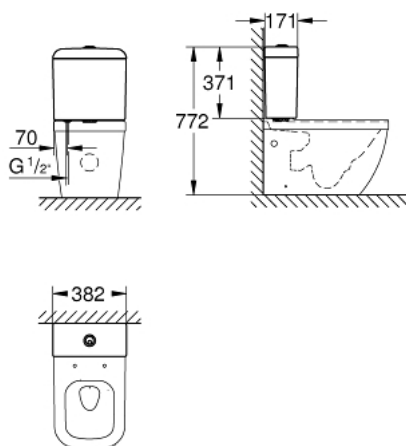

39 332 000 EURO CERAMIC EXPOSED FLUSHING CISTERN

MÔ TẢ SẢN PHẨM

- Colour: alpine white
- bottom inlet
- inlet and outlet concealed
- including flushing set with dual flush
- including fixation set
- sanitary ware

39 332 000 EURO CERAMIC EXPOSED FLUSHING CISTERN

PHỤ KIỆN LẮP ĐẶT, tháng sáu 2016 – now

1: Dual flush push button (Order-nr. 49526000)

2: Discharge valve for Euro Ceramic cistern (Order-nr. 49066000)

3: Filling valve (Order-nr. 49023000)

4: Rubber sealing (Order-nr. 49021000)

5: Fixing bolt (Order-nr. 49022000)