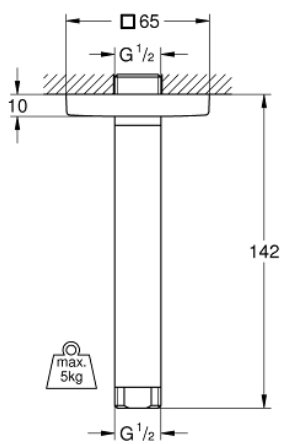

27 485 000 RAINSHOWER SHOWER ARM CEILING 142 MM

PRODUCT DESCRIPTION

- Colour: chrome
- material: metal
- connection thread $\frac{1}{2}$ "
- with square escutcheon
- suitable for all Rainshower head showers
- GROHE Long-Life finish

27 485 000 **RAINSHOWER SHOWER ARM CEILING 142 MM**

SPARE PARTS, March 2010 – spareParts.validDate.now

1: Escutcheon (Order-nr. 48118000)