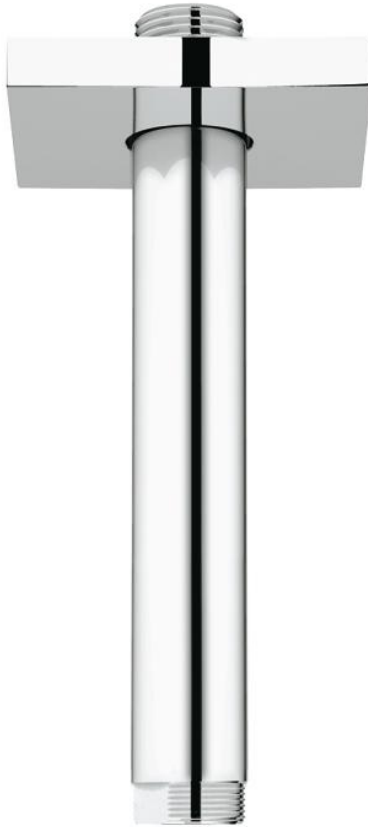

27 485 000 RAINSHOWER SHOWER ARM CEILING 142 MM

PRODUCT DESCRIPTION

- Colour: chrome
- material: metal
- connection thread $\frac{1}{2}$ "
- with square escutcheon
- suitable for all Rainshower head showers
- GROHE Long-Life finish

27 485 000 **RAINSHOWER SHOWER ARM CEILING 142 MM**

SPARE PARTS, March 2010 – spareParts.validDate.now

1: Escutcheon (Order-nr. 48118000)