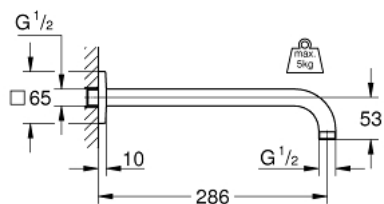

27 488 000 RAINSHOWER SHOWER ARM 286 MM

PRODUCT DESCRIPTION

- Colour: Chrome
- material: metal
- connection thread 1/2"
- with square escutcheon
- can be used for all Rainshower head showers except Rainshower 400 mm
- GROHE Long-Life finish

27 488 000 **RAINSHOWER SHOWER ARM 286 MM**

SPARE PARTS, March 2010 – now

1: Escutcheon (Spare part-nr. 48118000)