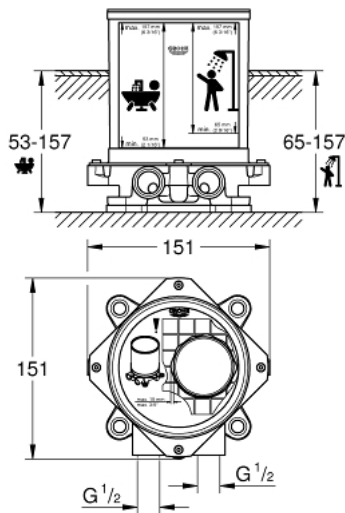

45 984 001 ROUGH-IN SET ½"

PRODUCT DESCRIPTION

- Colour: Chrome
- for floor-mounted bath mixers/spouts and shower mixers
- without finishing trim set
- installation plate with 360° horizontal and 3° vertical adjustment
- installation depth 53-157 mm for bath mixers/spouts, depth compensation 104 mm
- installation depth 65-157 mm for shower mixers, depth compensation 92 mm
- two ½" female connections (hot/cold supplies)
- flushing plug
- Can take a single mixed supply
- fixing material