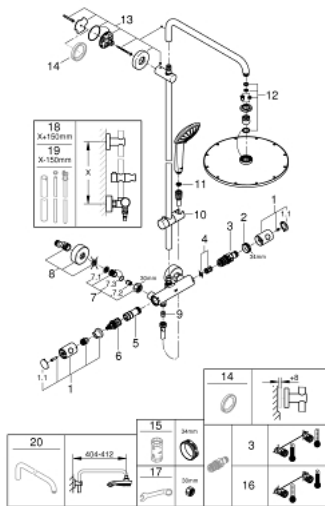

26 075 000 EUPHORIA SYSTEM 310 SHOWER SYSTEM WITH THERMOSTATIC MIXER FOR WALL MOUNTING

PHỤ KIỆN LẮP ĐẶT , tháng mười hai 2017 – now

- 1: Costa metal handle 1/2" (Order-nr. 47984000)
- 1.1: Cap (Order-nr. 6458500M)
- 2: Fitting ring (Order-nr. 47743000)
- 3: Thermostatic compact cartridge 1/2" (Order-nr. 47439000)
- 4: Sound absorber (Order-nr. 47398000)
- 5: Water flow (Order-nr. 47751000)
- 6: Aquadimmer (Order-nr. 12433000)
- 7: Non-return valve (Order-nr. 47189000)
- 7.1: Dirt Strainer (Order-nr. 0726400M)
- 7.2: Non-return valve (Order-nr. 08565000)
- 7.3: O-ring $\varnothing 17 \times \varnothing 2$ (Order-nr. 0305500M)
- 8: S-union (Order-nr. 12662000)
- 9: Non-return valve (Order-nr. 08565000)
- 10: Sliding piece (Order-nr. 12140000)
- 11: Dirt strainer (Order-nr. 0700200M)
- 12: Inlet valve assembly (Order-nr. 45933000)
- 13: Outlet shower holder (Order-nr. 48279000)
- 14: Compensation disc (Order-nr. 27180000)*
- 15: Socket spanner (Order-nr. 19332000)*
- 16: GROHE TurboStat cartridge 1/2" (Order-nr. 47175000)*
- 17: Special spanner (Order-nr. 19377000)*
- 18: Shower system pipe for retrofitting (Order-nr. 48053000)*
- 19: Shower system pipe for retrofitting (Order-nr. 48054000)*
- 20: Shower arm for shower systems (Order-nr. 14047000)*