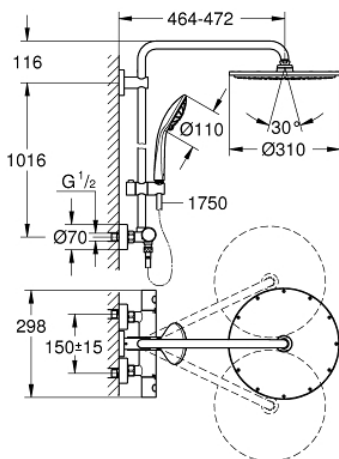

26 075 000 EUPHORIA SYSTEM 310 SHOWER SYSTEM WITH THERMOSTATIC MIXER FOR WALL MOUNTING

MÔ TẢ SẢN PHẨM

- Colour: chrome
- Bao gồm:
- Tay sen nằm ngang quay được, Vòi xả dài 450 mm
- exposed thermostat with Aquadimmer function
- Cho phép thay đổi giữa:
- Rainshower Cosmopolitan 310 metal head shower (27 477)
- Tính năng phun mưa
- Kèm theo mỗi nối bi
- Góc quay $\pm 15^\circ$
- hand shower Euphoria 110 Massage (27 221)
- Điều chỉnh được độ cao thông qua thanh trượt
- Dây sen Silverflex dài 1750 mm (28 388 000)
- Lõi van chắc chắn GROHE TurboStat kèm cảm biến nhiệt
- Nút an toàn GROHE SafeStop giới hạn nhiệt độ ở mức 38°C (cần căn chỉnh)
- Kèm theo bộ giới hạn nhiệt độ tùy chọn GROHE SafeStop Plus, giới hạn nhiệt độ ở mức 43°C
- Chế độ phun hoàn hảo GROHE DreamSpray
- Bề mặt Chrome GROHE Long-Life
- Công nghệ Inner WaterGuide tăng tuổi thọ vòi sen
- Hệ thống chống cặn vôi SpeedClean
- Công nghệ chống xoắn (ngăn dây sen bị xoắn)
- Tay cầm kim loại có kiểu dáng cơ học GROHE MetalGrip
- Phù hợp với bình nước nóng trực tiếp từ 18 kW/giờ
- Lưu lượng nước tối thiểu là 7 lít/phút.
- optional upgrade: GROHE EasyReach tray (26 362), sold separately