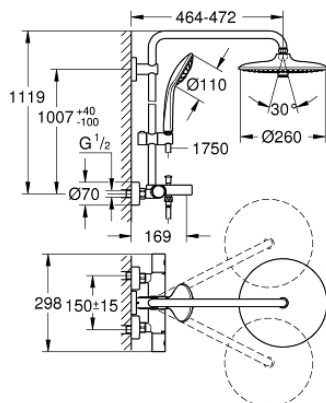

26 114 002 EUPHORIA SYSTEM 260 SHOWER SYSTEM WITH BATH THERMOSTAT FOR WALL MOUNTING

PRODUCT DESCRIPTION

- Colour: chrome
- with short shower rail for installation in showers
- consisting of:
 - horizontal swivable 450 mm shower arm
 - exposed thermostat with Aquadimmer function
 - allows change between:
 - head shower Euphoria 260 (26 455)
 - Rain, SmartRain, Jet
 - with ball joint
 - rotation angle $\pm 15^\circ$
 - bath inlet
 - separate diverter for hand shower
 - hand shower Euphoria 110 Massage (27 221)
 - 3 spray patterns:
 - Rain, Massage, SmartRain
 - adjustable in height with gliding element
 - Silverflex shower hose 1750 mm (28 388)
 - distance between thermostat and upper bracket: 1016 mm
 - GROHE TurboStat compact cartridge with wax thermoelement
 - GROHE SafeStop safety button at 38°C
 - GROHE SafeStop Plus optional temperature limiter at 43°C included
 - GROHE DreamSpray perfect spray pattern
 - GROHE Long-Life finish
 - GROHE SprayDimmer (stepless flow rate reduction)
 - GROHE FastFixation upper bracket adjustable
 - Inner WaterGuide for a longer life
 - SpeedClean anti-limescale system
 - TwistStop to prevent hose from twisting
 - suitable for instantaneous heaters from 18 kW/h
 - minimum flow rate 7 l/min
 - professional edition