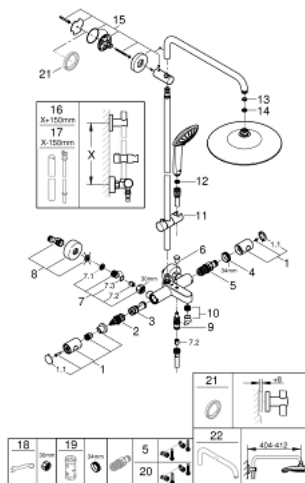

26 114 002 EUPHORIA SYSTEM 260 SHOWER SYSTEM WITH BATH THERMOSTAT FOR WALL MOUNTING

SPARE PARTS, January 2020 – now

- 1: Metal handle 1/2" (Order-nr. 47984000)
- 1.1: Cover cap (Order-nr. 6458500M)
- 2: Aquadimmer (Order-nr. 47364000)
- 3: Water flow (Order-nr. 47887000)
- 4: Fitting ring (Order-nr. 47743000)
- 5: Thermostatic compact cartridge 1/2" (Order-nr. 47439000)
- 6: Diverter knob (Order-nr. 65648000)
- 7: Non-return valve (Order-nr. 47189000)
- 7.1: Dirt strainer (Order-nr. 0726400M)
- 7.2: Non-return valve (Order-nr. 08565000)
- 7.3: O-ring $\varnothing 17 \times \varnothing 2$ (Order-nr. 0305500M)
- 8: S-union (Order-nr. 12662000)
- 9: Diverter (Order-nr. 65655000)
- 10: Mousseur (Order-nr. 13926000)
- 11: Glide element (Order-nr. 12140000)
- 12: Dirt strainer (Order-nr. 0700200M)
- 13: Fibre seal $\varnothing 18,5 \times \varnothing 12 \times 2$ (Order-nr. 0138900M)
- 14: Dirt strainer (Order-nr. 48007000)
- 15: Shower rail holder (Order-nr. 48279000)
- 16: Shower system pipe for retrofitting (Order-nr. 48514000)*
- 17: Shower system pipe for retrofitting (Order-nr. 48515000)*
- 18: Special spanner (Order-nr. 19377000)*
- 19: Socket spanner (Order-nr. 19332000)*
- 20: GROHE TurboStat cartridge 1/2" (Order-nr. 47175000)*
- 21: Compensation disc (Order-nr. 27180000)*
- 22: Shower arm for shower systems (Order-nr. 14047000)*

*Special accessories