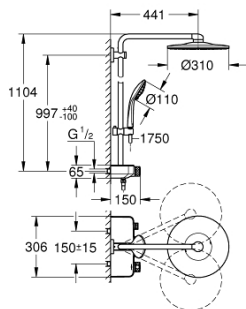

## 26 507 GL0 EUPHORIA SMARTCONTROL SYSTEM 310 DUO SHOWER SYSTEM WITH THERMOSTAT FOR WALL MOUNTING

### PRODUCT DESCRIPTION

- Colour: cool sunrise
- Consisting of:
  - horizontal 450 mm shower arm
  - upper bracket adjustable for minimal adaption to existing drilling holes
  - exposed SmartControl thermostat
- allows change between:
  - head shower Rainshower SmartActive 310
- 2 spray patterns:
  - GROHE PureRain, ActiveRain
- hand shower Euphoria 110 Massage, spray plate white
- 3 spray patterns:
  - Rain, SmartRain, Massage
- adjustable height via gliding element
- Silverflex shower hose 1750 mm (28 388 000)
- GROHE DreamSpray perfect spray pattern
- GROHE Long-Life finish
- GROHE CoolTouch prevents scalding on hot surfaces
- GROHE TurboStat compact cartridge with wax thermoelement
- GROHE ProGrip with knurl structure
- GROHE Water Saving - Less water, perfect flow
- GROHE SafeStop safety button at 38°C
- GROHE SafeStop Plus optional temperature limiter at 43°C included
- GROHE SmartControl push for ON-OFF, turn for volume adjustment from GROHE Water Saving to full flow
- integrated GROHE EasyReach shower tray
- SpeedClean anti-limescale system
- Inner WaterGuide for a longer life
- TwistStop preventing the hose from twisting
- suitable for instantaneous heaters from 18 kW/h
- minimum flow rate 7 l/min.