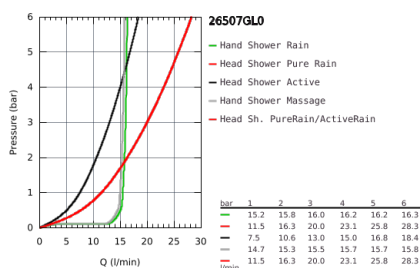

### PRODUCT DESCRIPTION

- Colour: cool sunrise
- Consisting of:
  - horizontal 450 mm shower arm
  - upper bracket adjustable for minimal adaption to existing drilling holes
  - exposed SmartControl thermostat
- allows change between:
  - head shower Rainshower SmartActive 310
- 2 spray patterns:
  - GROHE PureRain, ActiveRain
- hand shower Euphoria 110 Massage, spray plate white
- 3 spray patterns:
  - Rain, SmartRain, Massage
- adjustable height via gliding element
- Silverflex shower hose 1750 mm (28 388 000)
- GROHE DreamSpray perfect spray pattern
- GROHE Long-Life finish
- GROHE CoolTouch prevents scalding on hot surfaces
- GROHE TurboStat compact cartridge with wax thermoelement
- GROHE ProGrip with knurl structure
- GROHE Water Saving - Less water, perfect flow
- GROHE SafeStop safety button at 38°C
- GROHE SafeStop Plus optional temperature limiter at 43°C included
- GROHE SmartControl push for ON-OFF, turn for volume adjustment from GROHE Water Saving to full flow
- integrated GROHE EasyReach shower tray
- SpeedClean anti-limescale system
- Inner WaterGuide for a longer life
- TwistStop preventing the hose from twisting
- suitable for instantaneous heaters from 18 kW/h
- minimum flow rate 7 l/min.