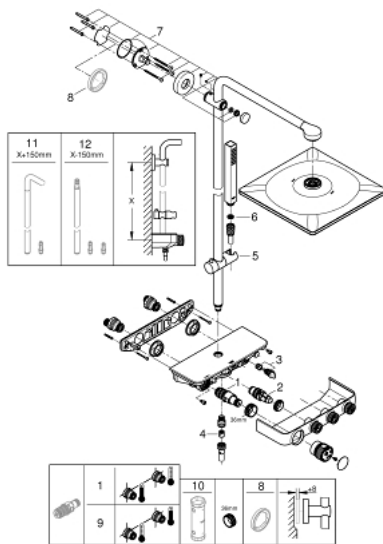

26 508 000 EUPHORIA SMARTCONTROL SYSTEM 310 CUBE DUO SHOWER SYSTEM WITH THERMOSTAT FOR WALL MOUNTING

PRODUCT DESCRIPTION

- Colour: Chrome
- Consisting of:
 - horizontal 450 mm shower arm
 - upper bracket adjustable for minimal adaption to existing drilling holes
 - exposed SmartControl thermostat
- allows change between:
 - head shower Rainshower SmartActive 310 Cube
- 2 spray patterns:
 - GROHE PureRain, ActiveRain
- hand shower Euphoria Cube (27 699 000) 9.5 l/min.
- adjustable height via gliding element
- Silverflex shower hose 1750 mm (28 388 000)
- GROHE DreamSpray perfect spray pattern
- GROHE CoolTouch prevents scalding on hot surfaces
- GROHE TurboStat compact cartridge with wax thermoelement
- GROHE ProGrip with knurl structure
- GROHE Water Saving - Less water, perfect flow
- GROHE Long-Life finish
- GROHE SafeStop safety button at 38°C
- GROHE SafeStop Plus optional temperature limiter at 43°C included
- GROHE SmartControl push for ON-OFF, turn for volume adjustment from GROHE Water Saving to full flow
- integrated GROHE EasyReach shower tray
- SpeedClean anti-limescale system
- Inner WaterGuide for a longer life
- TwistStop preventing the hose from twisting
- suitable for instantaneous heaters from 18 kW/h
- minimum flow rate 7 l/min.

SPARE PARTS, February 2019 – now

- 1: Thermostatic compact cartridge 1/2" (Spare part-nr. 47439000)
 - 2: Cartridge (Spare part-nr. 48297000)
 - 3: Non-return valve (Spare part-nr. 49069000)
 - 4: Non-return valve (Spare part-nr. 08565000)
 - 5: Sliding piece (Spare part-nr. 48177000)
 - 6: Strainer (Spare part-nr. 0700200M)
 - 7: Outlet shower holder (Spare part-nr. 48279000)
 - 8: Spacer (Spare part-nr. 27180000)*
 - 9: GROHE TurboStat cartridge 1/2" (Spare part-nr. 47175000)*
 - 10: Socket Spanner (Spare part-nr. 49059000)*
 - 11: Shower system pipe for retrofitting (Spare part-nr. 48497000)*
 - 12: Shower system pipe for retrofitting (Spare part-nr. 48498000)*
- * Optional accessories