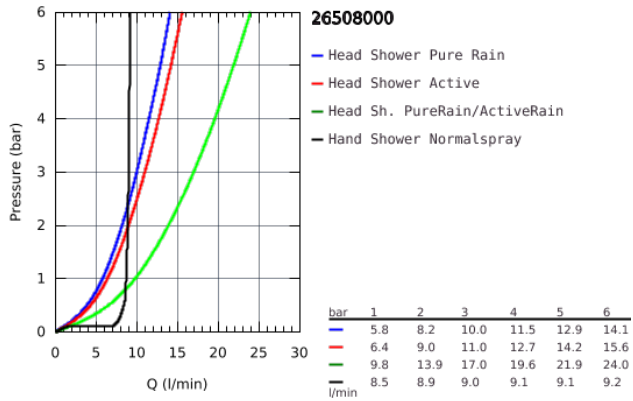

26 508 000 EUPHORIA SMARTCONTROL SYSTEM 310 CUBE DUO SHOWER SYSTEM WITH THERMOSTAT FOR WALL MOUNTING

PRODUCT DESCRIPTION

- Colour: Chrome
- Consisting of:
 - horizontal 450 mm shower arm
 - upper bracket adjustable for minimal adaption to existing drilling holes
 - exposed SmartControl thermostat
- allows change between:
 - head shower Rainshower SmartActive 310 Cube
- 2 spray patterns:
 - GROHE PureRain, ActiveRain
- hand shower Euphoria Cube (27 699 000) 9.5 l/min.
- adjustable height via gliding element
- Silverflex shower hose 1750 mm (28 388 000)
- GROHE DreamSpray perfect spray pattern
- GROHE CoolTouch prevents scalding on hot surfaces
- GROHE TurboStat compact cartridge with wax thermoelement
- GROHE ProGrip with knurl structure
- GROHE Water Saving - Less water, perfect flow
- GROHE Long-Life finish
- GROHE SafeStop safety button at 38°C
- GROHE SafeStop Plus optional temperature limiter at 43°C included
- GROHE SmartControl push for ON-OFF, turn for volume adjustment from GROHE Water Saving to full flow
- integrated GROHE EasyReach shower tray
- SpeedClean anti-limescale system
- Inner WaterGuide for a longer life
- TwistStop preventing the hose from twisting
- suitable for instantaneous heaters from 18 kW/h
- minimum flow rate 7 l/min.

26 508 000 EUPHORIA SMARTCONTROL SYSTEM 310 CUBE DUO SHOWER SYSTEM WITH THERMOSTAT FOR WALL MOUNTING

26 508 000 EUPHORIA SMARTCONTROL SYSTEM 310 CUBE DUO SHOWER SYSTEM WITH THERMOSTAT FOR WALL MOUNTING