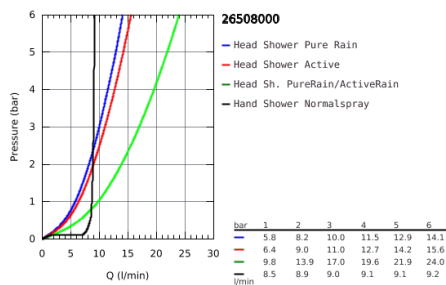

26 508 000 EUPHORIA SMARTCONTROL SYSTEM 310 CUBE DUO SHOWER SYSTEM WITH THERMOSTAT FOR WALL MOUNTING

PRODUCT DESCRIPTION

- Colour: Chrome
- Consisting of:
 - horizontal 450 mm shower arm
 - upper bracket adjustable for minimal adaption to existing drilling holes
 - exposed SmartControl thermostat
- allows change between:
 - head shower Rainshower SmartActive 310 Cube
- 2 spray patterns:
 - GROHE PureRain, ActiveRain
- hand shower Euphoria Cube (27 699 000) 9.5 l/min.
- adjustable height via gliding element
- Silverflex shower hose 1750 mm (28 388 000)
- GROHE DreamSpray perfect spray pattern
- GROHE CoolTouch prevents scalding on hot surfaces
- GROHE TurboStat compact cartridge with wax thermoelement
- GROHE ProGrip with knurl structure
- GROHE Water Saving - Less water, perfect flow
- GROHE Long-Life finish
- GROHE SafeStop safety button at 38°C
- GROHE SafeStop Plus optional temperature limiter at 43°C included
- GROHE SmartControl push for ON-OFF, turn for volume adjustment from GROHE Water Saving to full flow
- integrated GROHE EasyReach shower tray
- SpeedClean anti-limescale system
- Inner WaterGuide for a longer life
- TwistStop preventing the hose from twisting
- suitable for instantaneous heaters from 18 kW/h
- minimum flow rate 7 l/min.