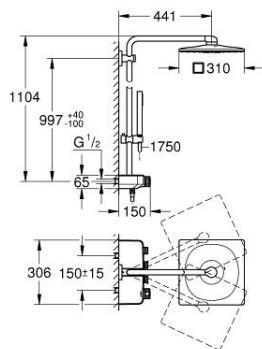

26 508 000 EUPHORIA SMARTCONTROL SYSTEM 310 CUBE DUO SHOWER SYSTEM WITH THERMOSTAT FOR WALL MOUNTING

PRODUCT DESCRIPTION

- Colour: Chrome
- Consisting of:
 - horizontal 450 mm shower arm
 - upper bracket adjustable for minimal adaption to existing drilling holes
 - exposed SmartControl thermostat
- allows change between:
 - head shower Rainshower SmartActive 310 Cube
- 2 spray patterns:
 - GROHE PureRain, ActiveRain
- hand shower Euphoria Cube (27 699 000) 9.5 l/min.
- adjustable height via gliding element
- Silverflex shower hose 1750 mm (28 388 000)
- GROHE DreamSpray perfect spray pattern
- GROHE CoolTouch prevents scalding on hot surfaces
- GROHE TurboStat compact cartridge with wax thermoelement
- GROHE ProGrip with knurl structure
- GROHE Water Saving - Less water, perfect flow
- GROHE Long-Life finish
- GROHE SafeStop safety button at 38°C
- GROHE SafeStop Plus optional temperature limiter at 43°C included
- GROHE SmartControl push for ON-OFF, turn for volume adjustment from GROHE Water Saving to full flow
- integrated GROHE EasyReach shower tray
- SpeedClean anti-limescale system
- Inner WaterGuide for a longer life
- TwistStop preventing the hose from twisting
- suitable for instantaneous heaters from 18 kW/h
- minimum flow rate 7 l/min.

SPARE PARTS, February 2019 – now

- 1: Thermostatic compact cartridge 1/2" (Spare part-nr. 47439000)
 - 2: Cartridge (Spare part-nr. 48297000)
 - 3: Non-return valve (Spare part-nr. 49069000)
 - 4: Non-return valve (Spare part-nr. 08565000)
 - 5: Sliding piece (Spare part-nr. 48177000)
 - 6: Strainer (Spare part-nr. 0700200M)
 - 7: Outlet shower holder (Spare part-nr. 48279000)
 - 8: Spacer (Spare part-nr. 27180000)*
 - 9: GROHE TurboStat cartridge 1/2" (Spare part-nr. 47175000)*
 - 10: Socket Spanner (Spare part-nr. 49059000)*
 - 11: Shower system pipe for retrofitting (Spare part-nr. 48497000)*
 - 12: Shower system pipe for retrofitting (Spare part-nr. 48498000)*
- * Optional accessories