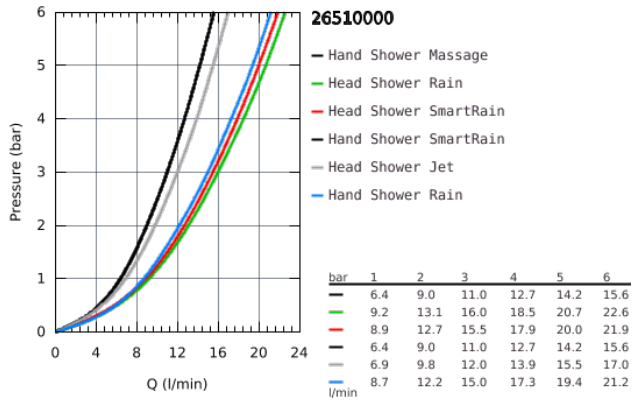

26 510 000 EUPHORIA SMARTCONTROL SYSTEM 260 MONO SHOWER SYSTEM WITH BATH THERMOSTAT FOR WALL MOUNTING