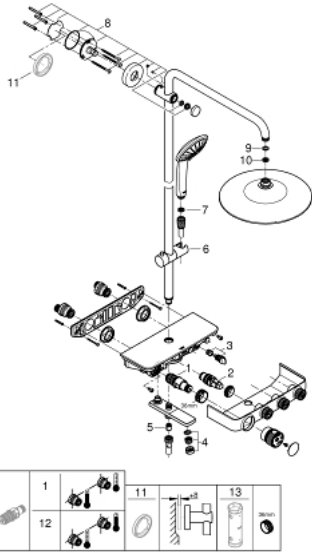

### PRODUCT DESCRIPTION

- Colour: chrome
- consisting of:
  - horizontal swivable 450 mm shower arm
  - upper bracket adjustable for minimal adaption to existing drilling holes
  - exposed SmartControl bath thermostat
- allows change between:
  - head shower Euphoria 260 (26 455)
- 3 spray patterns:
  - Rain, SmartRain, Jet
- with ball joint
- rotation angle  $\pm 15^\circ$
- bath inlet
  - hand shower Euphoria 110 Massage, spray plate white (27 221 001)
- 3 spray patterns:
  - Rain, SmartRain, Massage
- adjustable in height with gliding element
- Silverflex shower hose 1750 mm (28 388 000)
- GROHE DreamSpray perfect spray pattern
- GROHE Long-Life finish
- GROHE CoolTouch no risk of scalding
- GROHE TurboStat compact cartridge with wax thermoelement
- GROHE ProGrip with knurl structure
- GROHE Water Saving - Less water, perfect flow
- - GROHE SafeStop at 38°C
- GROHE SafeStop Plus optional temperature limiter at 43°C included
- GROHE SmartControl push for ON-OFF, turn for volume adjustment from GROHE Water Saving to full flow
- integrated GROHE EasyReach shower tray
- SpeedClean anti-lime system
- Inner WaterGuide for a longer life
- TwistStop to prevent hose from twisting
- suitable for instantaneous heaters from 18 kW/h
- minimum flow rate 7 l/min.

### SPARE PARTS, May 2017 – spareParts.validDate.now

- 1: Thermostatic compact cartridge 1/2" (Order-nr. 47439000)
- 2: Cartridge (Order-nr. 48297000)
- 3: Non-return valve (Order-nr. 49069000)
- 4: Mousseur (Order-nr. 13941000)
- 5: Non-return valve (Order-nr. 08565000)
- 6: Glide element (Order-nr. 48177000)
- 7: Dirt strainer (Order-nr. 0700200M)
- 8: Shower bar holder (Order-nr. 48279000)
- 9: Fibre seal dia. Ø 18,5 x Ø 12 x 2 (Order-nr. 0138900M)
- 10: Dirt strainer (Order-nr. 48007000)
- 11: Compensation disc (Order-nr. 27180000)\*
- 12: GROHE TurboStat cartridge 1/2" (Order-nr. 47175000)\*
- 13: Socket Spanner (Order-nr. 49059000)\*