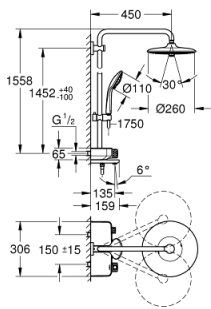

### PRODUCT DESCRIPTION

- Colour: chrome
- consisting of:
  - horizontal swivable 450 mm shower arm
  - upper bracket adjustable for minimal adaption to existing drilling holes
  - exposed SmartControl bath thermostat
- allows change between:
  - head shower Euphoria 260 (26 455)
- 3 spray patterns:
  - Rain, SmartRain, Jet
- with ball joint
- rotation angle  $\pm 15^\circ$
- bath inlet
  - hand shower Euphoria 110 Massage, spray plate white (27 221 001)
- 3 spray patterns:
  - Rain, SmartRain, Massage
- adjustable in height with gliding element
- Silverflex shower hose 1750 mm (28 388 000)
- GROHE DreamSpray perfect spray pattern
- GROHE Long-Life finish
- GROHE CoolTouch no risk of scalding
- GROHE TurboStat compact cartridge with wax thermoelement
- GROHE ProGrip with knurl structure
- GROHE Water Saving - Less water, perfect flow
- - GROHE SafeStop at 38°C
- GROHE SafeStop Plus optional temperature limiter at 43°C included
- GROHE SmartControl push for ON-OFF, turn for volume adjustment from GROHE Water Saving to full flow
- integrated GROHE EasyReach shower tray
- SpeedClean anti-lime system
- Inner WaterGuide for a longer life
- TwistStop to prevent hose from twisting
- suitable for instantaneous heaters from 18 kW/h
- minimum flow rate 7 l/min.

### SPARE PARTS, May 2017 – spareParts.validDate.now

- 1: Thermostatic compact cartridge 1/2" (Order-nr. 47439000)
- 2: Cartridge (Order-nr. 48297000)
- 3: Non-return valve (Order-nr. 49069000)
- 4: Mousseur (Order-nr. 13941000)
- 5: Non-return valve (Order-nr. 08565000)
- 6: Glide element (Order-nr. 48177000)
- 7: Dirt strainer (Order-nr. 0700200M)
- 8: Shower bar holder (Order-nr. 48279000)
- 9: Fibre seal dia. Ø 18,5 x Ø 12 x 2 (Order-nr. 0138900M)
- 10: Dirt strainer (Order-nr. 48007000)
- 11: Compensation disc (Order-nr. 27180000)\*
- 12: GROHE TurboStat cartridge 1/2" (Order-nr. 47175000)\*
- 13: Socket Spanner (Order-nr. 49059000)\*