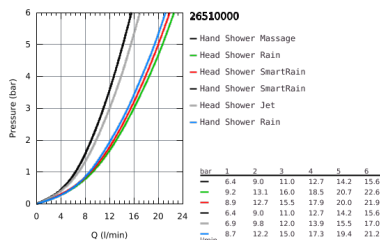

## 26 510 000 EUPHORIA SMARTCONTROL SYSTEM 260 MONO SHOWER SYSTEM WITH BATH THERMOSTAT FOR WALL MOUNTING

### PRODUCT DESCRIPTION

- Colour: chrome
- consisting of:
  - horizontal swivable 450 mm shower arm
  - upper bracket adjustable for minimal adaption to existing drilling holes
  - exposed SmartControl bath thermostat
- allows change between:
  - head shower Euphoria 260 (26 455)
- 3 spray patterns:
  - Rain, SmartRain, Jet
- with ball joint
- rotation angle  $\pm 15^\circ$
- bath inlet
  - hand shower Euphoria 110 Massage, spray plate white (27 221 001)
- 3 spray patterns:
  - Rain, SmartRain, Massage
- adjustable in height with gliding element
- Silverflex shower hose 1750 mm (28 388 000)
- GROHE DreamSpray perfect spray pattern
- GROHE Long-Life finish
- GROHE CoolTouch no risk of scalding
- GROHE TurboStat compact cartridge with wax thermoelement
- GROHE ProGrip with knurl structure
- GROHE Water Saving - Less water, perfect flow
- - GROHE SafeStop at 38°C
- GROHE SafeStop Plus optional temperature limiter at 43°C included
- GROHE SmartControl push for ON-OFF, turn for volume adjustment from GROHE Water Saving to full flow
- integrated GROHE EasyReach shower tray
- SpeedClean anti-lime system
- Inner WaterGuide for a longer life
- TwistStop to prevent hose from twisting
- suitable for instantaneous heaters from 18 kW/h
- minimum flow rate 7 l/min.