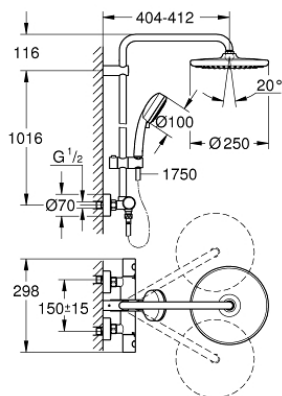

26 670 000 TEMPESTA COSMOPOLITAN SYSTEM 250 SHOWER SYSTEM WITH THERMOSTAT FOR WALL MOUNTING

PRODUCT DESCRIPTION

- Colour: chrome
- consisting of:
 - horizontal swivable 390 mm shower arm
 - exposed thermostat with Aquadimmer function
 - allows change between:
 - head shower Tempesta 250 (26 666)
 - spray pattern:
 - Rain
 - head shower with white rear cover
 - with ball joint
 - rotation angle $\pm 10^\circ$
 - GROHE Water Saving 9.5 l/min flow limiter
 - hand shower Tempesta Cosmopolitan 100 (27 571)
 - 2 spray patterns:
 - Rain, Jet
 - GROHE Water Saving 5.7 l/min flow limiter
 - adjustable in height with gliding element
 - Rotaflex TwistStop shower hose 1750 mm 1/2" x 1/2" (28 410)
 - GROHE Water Saving - Less water, perfect flow
 - GROHE TurboStat compact cartridge with wax thermoelement
 - GROHE SafeStop safety button at 38°C
 - GROHE SafeStop Plus optional temperature limiter at 43°C included
 - GROHE DreamSpray perfect spray pattern
 - GROHE Long-Life finish
 - SpeedClean anti-limescale system
 - Inner WaterGuide for a longer life
 - TwistStop to prevent hose from twisting
 - suitable for instantaneous heaters from 18 kW/h
 - minimum flow rate 7 l/min
 - optional upgrade: GROHE EasyReach tray (26 362), sold separately
 - professional edition