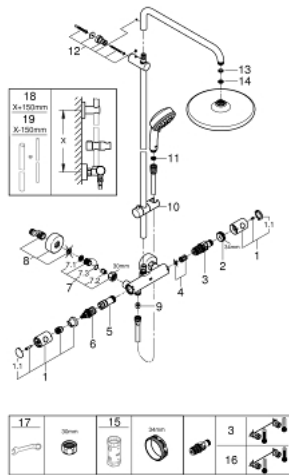

26 670 000 TEMPESTA COSMOPOLITAN SYSTEM 250 SHOWER SYSTEM WITH THERMOSTAT FOR WALL MOUNTING

SPARE PARTS, February 2019 – now

- 1: Metal handle 1/2" (Order-nr. 47984000)
- 1.1: Cover cap (Order-nr. 6458500M)
- 2: Fitting ring (Order-nr. 47743000)
- 3: Thermostatic compact cartridge 1/2" (Order-nr. 47439000)
- 4: Buffer (Order-nr. 47398000)
- 5: Water flow (Order-nr. 47751000)
- 6: Aquadimmer (Order-nr. 12433000)
- 7: Non-return valve (Order-nr. 47189000)
- 7.1: Dirt strainer (Order-nr. 0726400M)
- 7.2: Non-return valve (Order-nr. 08565000)
- 7.3: O-ring $\varnothing 17 \times \varnothing 2$ (Order-nr. 0305500M)
- 8: S-union (Order-nr. 12662000)
- 9: Non-return valve (Order-nr. 08565000)
- 10: Glide element (Order-nr. 12140000)
- 11: Dirt strainer (Order-nr. 0700200M)
- 12: Shower rail holder (Order-nr. 48423000)
- 13: Fibre seal $\varnothing 18,5 \times \varnothing 12 \times 2$ (Order-nr. 0138900M)
- 14: Dirt strainer (Order-nr. 48007000)
- 15: Socket spanner (Order-nr. 19332000)*
- 16: GROHE TurboStat cartridge 1/2" (Order-nr. 47175000)*
- 17: Special spanner (Order-nr. 19377000)*
- 18: Shower system pipe for retrofitting (Order-nr. 48053000)*
- 19: Shower system pipe for retrofitting (Order-nr. 48054000)*