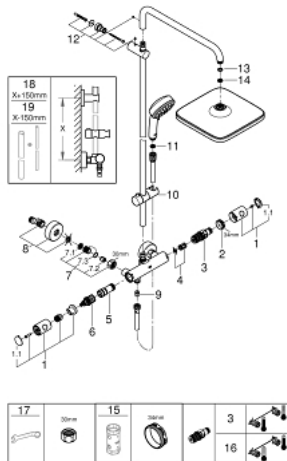

26 689 000 TEMPESTA COSMOPOLITAN SYSTEM 250 CUBE SHOWER SYSTEM WITH THERMOSTAT FOR WALL MOUNTING

SPARE PARTS, February 2019 – now

- 1: Metal handle 1/2" (Order-nr. 47984000)
- 1.1: Cover cap (Order-nr. 6458500M)
- 2: Fitting ring (Order-nr. 47743000)
- 3: Thermostatic compact cartridge 1/2" (Order-nr. 47439000)
- 4: Buffer (Order-nr. 47398000)
- 5: Water flow (Order-nr. 47751000)
- 6: Aquadimmer (Order-nr. 12433000)
- 7: Non-return valve (Order-nr. 47189000)
- 7.1: Dirt strainer (Order-nr. 0726400M)
- 7.2: Non-return valve (Order-nr. 08565000)
- 7.3: O-ring $\varnothing 17 \times \varnothing 2$ (Order-nr. 0305500M)
- 8: S-union (Order-nr. 12662000)
- 9: Non-return valve (Order-nr. 08565000)
- 10: Glide element (Order-nr. 12140000)
- 11: Dirt strainer (Order-nr. 0700200M)
- 12: Shower rail holder (Order-nr. 48423000)
- 13: Fibre seal $\varnothing 18,5 \times \varnothing 12 \times 2$ (Order-nr. 0138900M)
- 14: Dirt strainer (Order-nr. 48007000)
- 15: Socket spanner (Order-nr. 19332000)*
- 16: GROHE TurboStat cartridge 1/2" (Order-nr. 47175000)*
- 17: Special spanner (Order-nr. 19377000)*
- 18: Shower system pipe for retrofitting (Order-nr. 48053000)*
- 19: Shower system pipe for retrofitting (Order-nr. 48054000)*

*Special accessories