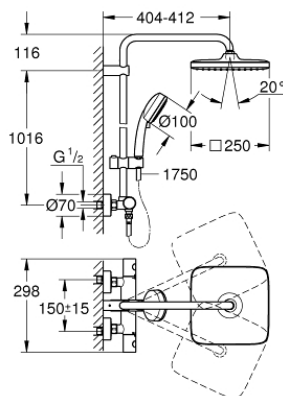

### PRODUCT DESCRIPTION

- Colour: chrome
- consisting of:
  - horizontal swivable 390 mm shower arm
  - exposed thermostat with Aquadimmer function
  - allows change between:
    - head shower Tempesta 250 Cube (26 685)
  - spray pattern:
    - Rain
  - head shower with white rear cover
  - with ball joint
  - rotation angle  $\pm 10^\circ$
  - GROHE Water Saving 9.5 l/min flow limiter
  - hand shower Tempesta Cosmopolitan 100 (27 571)
  - 2 spray patterns:
    - Rain, Jet
  - GROHE Water Saving 5.7 l/min flow limiter
  - adjustable in height with gliding element
  - Rotaflex TwistStop shower hose 1750 mm 1/2" x 1/2" (28 410)
  - GROHE Water Saving - Less water, perfect flow
  - GROHE TurboStat compact cartridge with wax thermoelement
  - GROHE SafeStop safety button at 38°C
  - GROHE SafeStop Plus optional temperature limiter at 43°C included
  - GROHE DreamSpray perfect spray pattern
  - GROHE Long-Life finish
  - SpeedClean anti-limescale system
  - Inner WaterGuide for a longer life
  - TwistStop to prevent hose from twisting
  - suitable for instantaneous heaters from 18 kW/h
  - minimum flow rate 7 l/min
  - optional upgrade: GROHE EasyReach tray (26 362), sold separately
  - professional edition