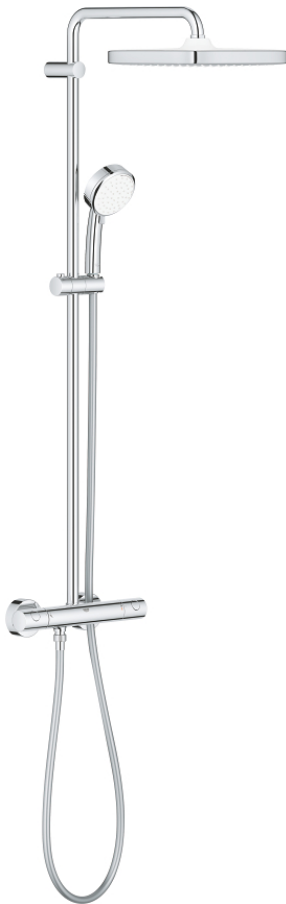

## 26 689 000 TEMPESTA COSMOPOLITAN SYSTEM 250 CUBE SHOWER SYSTEM WITH THERMOSTAT FOR WALL MOUNTING

### PRODUCT DESCRIPTION

- Colour: chrome
- consisting of:
  - horizontal swivable 390 mm shower arm
  - exposed thermostat with Aquadimmer function
  - allows change between:
    - head shower Tempesta 250 Cube (26 685)
  - spray pattern:
    - Rain
  - head shower with white rear cover
  - with ball joint
  - rotation angle  $\pm 10^\circ$
  - GROHE Water Saving 9.5 l/min flow limiter
  - hand shower Tempesta Cosmopolitan 100 (27 571)
  - 2 spray patterns:
    - Rain, Jet
  - GROHE Water Saving 5.7 l/min flow limiter
  - adjustable in height with gliding element
  - Rotaflex TwistStop shower hose 1750 mm 1/2" x 1/2" (28 410)
  - GROHE Water Saving - Less water, perfect flow
  - GROHE TurboStat compact cartridge with wax thermoelement
  - GROHE SafeStop safety button at 38°C
  - GROHE SafeStop Plus optional temperature limiter at 43°C included
  - GROHE DreamSpray perfect spray pattern
  - GROHE Long-Life finish
  - SpeedClean anti-limescale system
  - Inner WaterGuide for a longer life
  - TwistStop to prevent hose from twisting
  - suitable for instantaneous heaters from 18 kW/h
  - minimum flow rate 7 l/min
  - optional upgrade: GROHE EasyReach tray (26 362), sold separately
  - professional edition