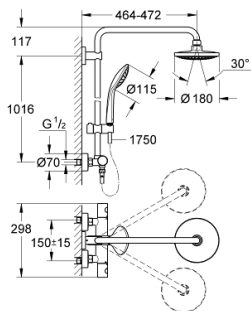

### PRODUCT DESCRIPTION

- Colour: chrome
- consisting of:
  - horizontal swivable 450 mm shower arm
  - exposed thermostat with Aquadimmer function
  - allows change between:
    - Euphoria Cosmopolitan 180 head shower (27 491 000)
    - spray pattern: Rain
    - with ball joint
    - rotation angle  $\pm 15^\circ$
    - hand shower Euphoria 110 Massage (27 221 000)
    - adjustable in height with gliding element
    - Silverflex shower hose 1750 mm (28 388 000)
  - GROHE TurboStat compact cartridge with wax thermoelement
  - GROHE SafeStop at 38°C
  - GROHE SafeStop Plus optional temperature limiter at 43°C included
  - GROHE DreamSpray perfect spray pattern
  - GROHE Long-Life finish
  - SpeedClean anti-lime system
  - Inner WaterGuide for a longer life
  - TwistStop to prevent hose from twisting
  - suitable for instantaneous heaters from 18 kW/h
  - minimum flow rate 7 l/min.
  - optional upgrade: GROHE EasyReach tray (26 362), sold separately