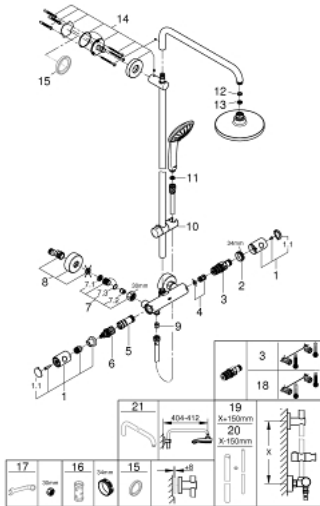

27 296 001 EUPHORIA SYSTEM 180 SHOWER SYSTEM WITH THERMOSTAT FOR WALL MOUNTING

SPARE PARTS, July 2017 – spareParts.validDate.now

1. 1: Metal handle 1/2" (Order-nr. 47984000)
   - 1.1: Cover cap (Order-nr. 6458500M)
   - 2: Fitting ring (Order-nr. 47743000)
   - 3: Thermostatic compact cartridge 1/2" (Order-nr. 47439000)
   - 4: Buffer (Order-nr. 47398000)
   - 5: Water flow (Order-nr. 47751000)
   - 6: Aquadimmer (Order-nr. 12433000)
   - 7: Non-return valve (Order-nr. 47189000)
   - 7.1: Dirt Strainer (Order-nr. 0726400M)
   - 7.2: Non-return valve (Order-nr. 08565000)
   - 7.3: O-ring $\varnothing 17 \times \varnothing 2$ (Order-nr. 0305500M)
   - 8: S-union (Order-nr. 12662000)
   - 9: Non-return valve (Order-nr. 08565000)
   - 10: Glide element (Order-nr. 12140000)
   - 11: Dirt strainer (Order-nr. 0700200M)
   - 12: Fibre seal dia. $\varnothing 18,5 \times \varnothing 12 \times 2$ (Order-nr. 0138900M)
   - 13: Dirt strainer (Order-nr. 48007000)
   - 14: Shower bar holder (Order-nr. 48279000)
   - 15: Compensation disc (Order-nr. 27180000)*
   - 16: Socket Spanner (Order-nr. 19332000)*
   - 17: Special spanner (Order-nr. 19377000)*
   - 18: GROHE TurboStat cartridge 1/2" (Order-nr. 47175000)*
   - 19: Shower system pipe for retrofitting (Order-nr. 48053000)*
   - 20: Shower system pipe for retrofitting (Order-nr. 48054000)*
   - 21: Shower arm for shower systems (Order-nr. 14047000)*
2. Optional accessories