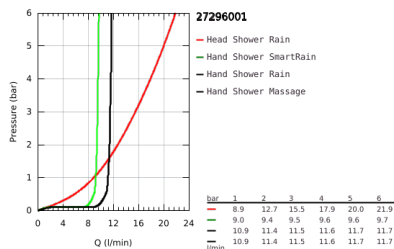

### PRODUCT DESCRIPTION

- Colour: chrome
- consisting of:
  - horizontal swivable 450 mm shower arm
  - exposed thermostat with Aquadimmer function
  - allows change between:
    - Euphoria Cosmopolitan 180 head shower (27 491 000)
    - spray pattern: Rain
    - with ball joint
    - rotation angle  $\pm 15^\circ$
    - hand shower Euphoria 110 Massage (27 221 000)
    - adjustable in height with gliding element
    - Silverflex shower hose 1750 mm (28 388 000)
  - GROHE TurboStat compact cartridge with wax thermoelement
  - GROHE SafeStop at 38°C
  - GROHE SafeStop Plus optional temperature limiter at 43°C included
  - GROHE DreamSpray perfect spray pattern
  - GROHE Long-Life finish
  - SpeedClean anti-lime system
  - Inner WaterGuide for a longer life
  - TwistStop to prevent hose from twisting
  - suitable for instantaneous heaters from 18 kW/h
  - minimum flow rate 7 l/min.
  - optional upgrade: GROHE EasyReach tray (26 362), sold separately