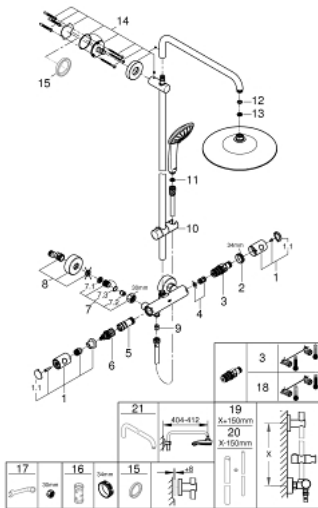

27 296 002 EUPHORIA SYSTEM 260 SHOWER SYSTEM WITH THERMOSTAT FOR WALL MOUNTING

UNITS PER PACKAGE , October 2016 – now

1. 1: Costa metal handle 1/2" (Order-nr. 47984000)
   - 1.1: Cap (Order-nr. 6458500M)
   - 2: Fitting ring (Order-nr. 47743000)
   - 3: Thermostatic compact cartridge 1/2" (Order-nr. 47439000)
   - 4: Sound absorber (Order-nr. 47398000)
   - 5: Water flow (Order-nr. 47751000)
   - 6: Aquadimmer (Order-nr. 12433000)
   - 7: Non-return valve (Order-nr. 47189000)
   - 7.1: Dirt Strainer (Order-nr. 0726400M)
   - 7.2: Non-return valve (Order-nr. 08565000)
   - 7.3: O-ring $\varnothing 17 \times \varnothing 2$ (Order-nr. 0305500M)
   - 8: S-union (Order-nr. 12662000)
   - 9: Non-return valve (Order-nr. 08565000)
   - 10: Sliding piece (Order-nr. 12140000)
   - 11: Dirt strainer (Order-nr. 0700200M)
   - 12: Fibre seal dia. 12x2 mm (Order-nr. 0138900M)
   - 13: Dirt strainer (Order-nr. 48007000)
   - 14: Outlet shower holder (Order-nr. 48279000)
   - 15: Compensation disc (Order-nr. 27180000)*
   - 16: Socket spanner (Order-nr. 19332000)*
   - 17: Special spanner (Order-nr. 19377000)*
   - 18: GROHE TurboStat cartridge 1/2" (Order-nr. 47175000)*
   - 19: Shower system pipe for retrofitting (Order-nr. 48053000)*
   - 20: Shower system pipe for retrofitting (Order-nr. 48054000)*
   - 21: Shower arm for shower systems (Order-nr. 14047000)*
2. Optional accessories