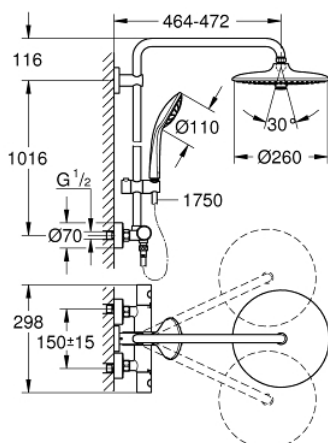

27 296 002 EUPHORIA SYSTEM 260 SHOWER SYSTEM WITH THERMOSTAT FOR WALL MOUNTING

PRODUCT DESCRIPTION

- Colour: chrome
- consists of:
 - Horizontal swivable 450 mm shower arm
 - exposed thermostat with Aquadimmer function
 - allows change between:
 - head shower Euphoria 260 (26 455)
 - 3 adjustable sprays
 - Rain, SmartRain, Jet
 - with ball joint
 - angle of rotation $\pm 15^\circ$
 - hand shower Euphoria 110 Massage (27 221)
 - 3 adjustable sprays
 - Rain, SmartRain, Massage
 - adjustable in height with gliding element
 - shower hose Silverflex 1750 mm(28 388)
 - GROHE TurboStat compact cartridge with wax thermoelement
 - GROHE SafeStop at 38°C
 - GROHE SafeStop Plus optional temperature limiter at 43°C included
 - GROHE DreamSpray perfect spray pattern
 - GROHE Long-Life finish
 - GROHE SprayDimmer (Stepless flow rate reduction)
 - SpeedClean anti-lime system
 - Inner WaterGuide for a longer life
 - TwistStop (to prevent hose from twisting)
 - suitable for instantaneous heaters (min. 19 kW/h)
 - minimum flow rate 7 l/min.
 - optional upgrade: GROHE EasyReach tray (26 362), sold separately