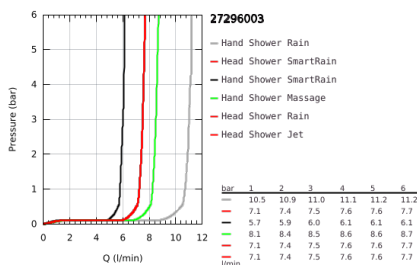

## 27 296 003 EUPHORIA SYSTEM 260 SHOWER SYSTEM WITH THERMOSTATIC MIXER FOR WALL MOUNTING

### PRODUCT DESCRIPTION

- Colour: Chrome
- Consisting of:
  - horizontal swivable 450 mm projection shower arm
  - exposed thermostatic shower with Aquadimmer function
  - allows change between:
    - head shower Euphoria 260 (26 455)
    - 3 spray patterns:
      - Rain, SmartRain, Jet
    - maximum flow rate (at 3 bar): 7.5 l/min
  - with ball joint
  - rotation angle  $\pm 15^\circ$
  - hand shower Euphoria 110 Massage (27 221 000)
  - 3 spray patterns:
    - Rain, Massage, SmartRain
    - maximum flow rate (at 3 bar): 11 l/min
    - adjustable height via gliding element
  - Silverflex shower hose 1750 mm 1/2" x 1/2" (28 388 000)
  - GROHE TurboStat compact cartridge with wax thermoelement
  - GROHE SafeStop safety button at 38°C (calibration required)
  - GROHE SafeStop Plus optional temperature limiter at 43°C included
  - GROHE CoolTouch prevents scalding on hot surfaces
  - GROHE ProGrip with knurl structure
  - GROHE DreamSpray perfect spray pattern
  - GROHE Long-Life finish
  - GROHE SprayDimmer (Stepless flow rate reduction)
  - GROHE FastFixation upper bracket adjustable
  - Inner WaterGuide for a longer life
  - SpeedClean anti-limescale system
  - TwistStop preventing the hose from twisting
  - suitable for instantaneous heaters from 18 kW/h
  - minimum flow rate 7 l/min.
  - optional upgrade: GROHE EasyReach tray (26 362)
  - professional edition