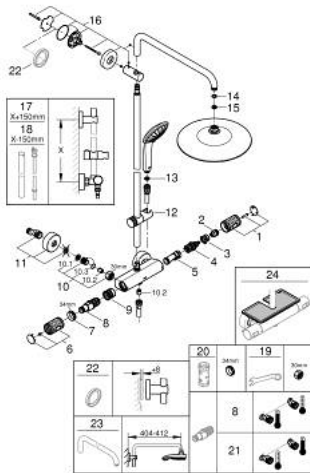

27 296 003 EUPHORIA SYSTEM 260 SHOWER SYSTEM WITH THERMOSTATIC MIXER FOR WALL MOUNTING

SPARE PARTS, January 2020 – now

- 1: Shut-off handle (Spare part-nr. 49162000)
- 2: Stop ring (Spare part-nr. 47986000)
- 3: Stop ring (Spare part-nr. 47965000)
- 4: Aquadimmer (Spare part-nr. 47364000)
- 5: Water flow (Spare part-nr. 47887000)
- 6: Shut-off handle (Spare part-nr. 49160000)
- 7: retaining ring (Spare part-nr. 47743000)
- 8: Thermostatic compact cartridge 1/2" (Spare part-nr. 47439000)
- 9: Race (Spare part-nr. 47975000)
- 10: Non-return valve (Spare part-nr. 47189000)
- 10.1: Filter (Spare part-nr. 0726400M)
- 10.2: Non-return valve (Spare part-nr. 08565000)
- 10.3: O-Ring Ø17 x Ø2 (Spare part-nr. 0305500M)
- 11: S-union (Spare part-nr. 12662000)
- 12: Sliding piece (Spare part-nr. 48424000)
- 13: Strainer (Spare part-nr. 0700200M)
- 14: Fibre seal dia. Ø 18,5 x Ø 12 x 2 (Spare part-nr. 0138900M)
- 15: Strainer (Spare part-nr. 48007000)
- 16: Outlet shower holder (Spare part-nr. 48279000)
- 17: Shower system pipe for retrofitting (Spare part-nr. 48514000)*
- 18: Shower system pipe for retrofitting (Spare part-nr. 48515000)*
- 19: Special Spanner (Spare part-nr. 19377000)*
- 20: Socket Spanner (Spare part-nr. 19332000)*
- 21: GROHE TurboStat cartridge 1/2" (Spare part-nr. 47175000)*
- 22: Spacer (Spare part-nr. 27180000)*
- 23: Shower arm for shower systems (Spare part-nr. 14047000)*
- 24: GROHE EasyReach tray (Spare part-nr. 26362LN1)*

* Optional accessories