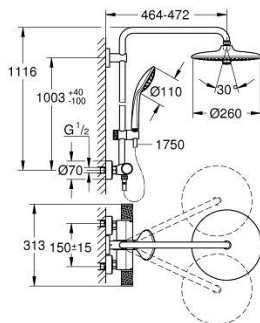

### PRODUCT DESCRIPTION

- Colour: Chrome
- Consisting of:
  - horizontal swivable 450 mm projection shower arm
  - exposed thermostatic shower with Aquadimmer function
  - allows change between:
    - head shower Euphoria 260 (26 455)
    - 3 spray patterns:
      - Rain, SmartRain, Jet
    - maximum flow rate (at 3 bar): 7.5 l/min
  - with ball joint
  - rotation angle  $\pm 15^\circ$
  - hand shower Euphoria 110 Massage (27 221 000)
  - 3 spray patterns:
    - Rain, Massage, SmartRain
    - maximum flow rate (at 3 bar): 11 l/min
    - adjustable height via gliding element
  - Silverflex shower hose 1750 mm 1/2" x 1/2" (28 388 000)
  - GROHE TurboStat compact cartridge with wax thermoelement
  - GROHE SafeStop safety button at 38°C (calibration required)
  - GROHE SafeStop Plus optional temperature limiter at 43°C included
  - GROHE CoolTouch prevents scalding on hot surfaces
  - GROHE ProGrip with knurl structure
  - GROHE DreamSpray perfect spray pattern
  - GROHE Long-Life finish
  - GROHE SprayDimmer (Stepless flow rate reduction)
  - GROHE FastFixation upper bracket adjustable
  - Inner WaterGuide for a longer life
  - SpeedClean anti-limescale system
  - TwistStop preventing the hose from twisting
  - suitable for instantaneous heaters from 18 kW/h
  - minimum flow rate 7 l/min.
  - optional upgrade: GROHE EasyReach tray (26 362)
  - professional edition