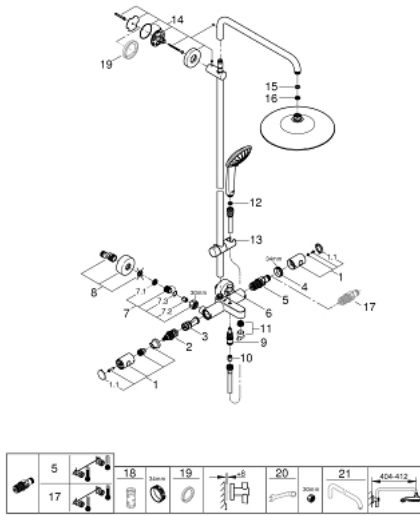

27 475 001 EUPHORIA SYSTEM 260 SHOWER SYSTEM WITH BATH THERMOSTAT FOR WALL MOUNTING

SPARE PARTS, October 2016 – March 2021

- 1: Metal handle 1/2" (Spare part-nr. 47984000)
- 1.1: Cover Cap (Spare part-nr. 6458500M)
- 2: Aquadimmer (Spare part-nr. 47364000)
- 3: Water flow (Spare part-nr. 47887000)
- 4: retaining ring (Spare part-nr. 47743000)
- 5: Thermostatic compact cartridge 1/2" (Spare part-nr. 47439000)
- 6: Diverter knob (Spare part-nr. 65648000)
- 7: Non-return valve (Spare part-nr. 47189000)
- 7.1: Filter (Spare part-nr. 0726400M)
- 7.2: Non-return valve (Spare part-nr. 08565000)
- 7.3: O-Ring Ø17 x Ø2 (Spare part-nr. 0305500M)
- 8: S-union (Spare part-nr. 12662000)
- 9: Diverter (Spare part-nr. 65655000)
- 10: Non-return valve (Spare part-nr. 08565000)
- 11: Flow restrictor (Spare part-nr. 13926000)
- 12: Strainer (Spare part-nr. 0700200M)
- 13: Sliding piece (Spare part-nr. 12140000)
- 14: Outlet shower holder (Spare part-nr. 48279000)
- 15: Fibre seal dia. Ø 18,5 x Ø 12 x 2 (Spare part-nr. 0138900M)
- 16: Strainer (Spare part-nr. 48007000)
- 17: GROHE TurboStat cartridge 1/2" (Spare part-nr. 47175000)*
- 18: Socket Spanner (Spare part-nr. 19332000)*
- 19: Spacer (Spare part-nr. 27180000)*
- 20: Special Spanner (Spare part-nr. 19377000)*
- 21: Shower arm for shower systems (Spare part-nr. 14047000)*

* Optional accessories