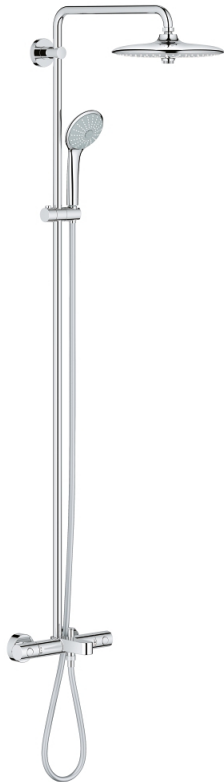

## 27 475 001 EUPHORIA SYSTEM 260 SHOWER SYSTEM WITH BATH THERMOSTAT FOR WALL MOUNTING

### PRODUCT DESCRIPTION

- Colour: Chrome
- Consisting of:
  - horizontal swivable 450 mm projection shower arm
  - exposed thermostatic shower with Aquadimmer function
  - allows change between:
    - head shower Euphoria 260 (26 457)
    - 3 spray patterns:
      - Rain, SmartRain, Jet
    - with ball joint
    - rotation angle  $\pm 15^\circ$
  - bath inlet
  - separate diverter for hand shower
  - hand shower Euphoria 110 Massage (27 239 000)
  - 3 spray patterns:
    - Rain, SmartRain, Massage
  - adjustable height via gliding element
  - Silverflex shower hose 1750 mm (28 388 000)
  - GROHE Water Saving 9.5 l/min flow limiter
  - GROHE TurboStat compact cartridge with wax thermoelement
  - GROHE SafeStop safety button at 38°C (calibration required)
  - GROHE SafeStop Plus optional temperature limiter at 43°C included
  - GROHE DreamSpray perfect spray pattern
  - GROHE Long-Life finish
  - GROHE SprayDimmer (Stepless flow rate reduction)
  - SpeedClean anti-limescale system
  - Inner WaterGuide for a longer life
  - TwistStop preventing the hose from twisting
  - suitable for instantaneous heaters from 18 kW/h
  - minimum flow rate 7 l/min.