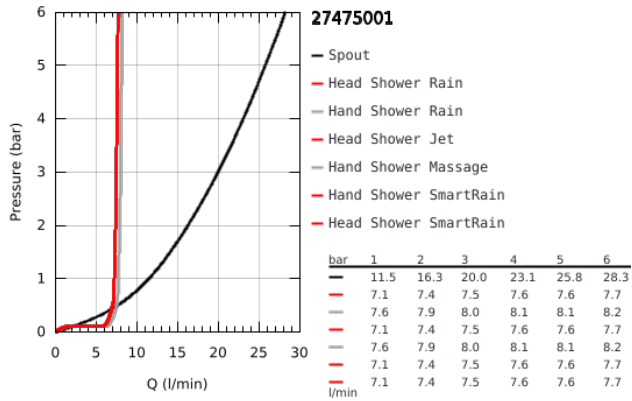

27 475 001 EUPHORIA SYSTEM 260 SHOWER SYSTEM WITH BATH THERMOSTAT FOR WALL MOUNTING