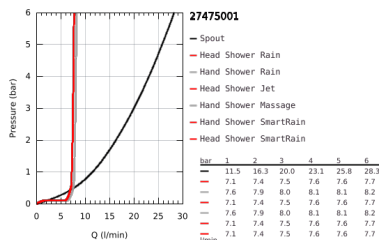

### PRODUCT DESCRIPTION

- Colour: Chrome
- Consisting of:
  - horizontal swivable 450 mm projection shower arm
  - exposed thermostatic shower with Aquadimmer function
  - allows change between:
    - head shower Euphoria 260 (26 457)
    - 3 spray patterns:
      - Rain, SmartRain, Jet
    - with ball joint
    - rotation angle  $\pm 15^\circ$
  - bath inlet
  - separate diverter for hand shower
  - hand shower Euphoria 110 Massage (27 239 000)
  - 3 spray patterns:
    - Rain, SmartRain, Massage
  - adjustable height via gliding element
  - Silverflex shower hose 1750 mm (28 388 000)
  - GROHE Water Saving 9.5 l/min flow limiter
  - GROHE TurboStat compact cartridge with wax thermoelement
  - GROHE SafeStop safety button at 38°C (calibration required)
  - GROHE SafeStop Plus optional temperature limiter at 43°C included
  - GROHE DreamSpray perfect spray pattern
  - GROHE Long-Life finish
  - GROHE SprayDimmer (Stepless flow rate reduction)
  - SpeedClean anti-limescale system
  - Inner WaterGuide for a longer life
  - TwistStop preventing the hose from twisting
  - suitable for instantaneous heaters from 18 kW/h
  - minimum flow rate 7 l/min.