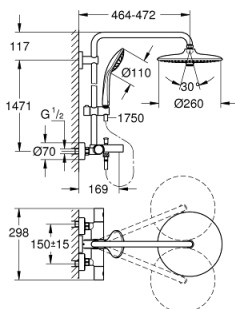

### PRODUCT DESCRIPTION

- Colour: Chrome
- Consisting of:
  - horizontal swivable 450 mm projection shower arm
  - exposed thermostatic shower with Aquadimmer function
  - allows change between:
    - head shower Euphoria 260 (26 457)
    - 3 spray patterns:
      - Rain, SmartRain, Jet
    - with ball joint
    - rotation angle  $\pm 15^\circ$
  - bath inlet
  - separate diverter for hand shower
  - hand shower Euphoria 110 Massage (27 239 000)
  - 3 spray patterns:
    - Rain, SmartRain, Massage
  - adjustable height via gliding element
  - Silverflex shower hose 1750 mm (28 388 000)
  - GROHE Water Saving 9.5 l/min flow limiter
  - GROHE TurboStat compact cartridge with wax thermoelement
  - GROHE SafeStop safety button at 38°C (calibration required)
  - GROHE SafeStop Plus optional temperature limiter at 43°C included
  - GROHE DreamSpray perfect spray pattern
  - GROHE Long-Life finish
  - GROHE SprayDimmer (Stepless flow rate reduction)
  - SpeedClean anti-limescale system
  - Inner WaterGuide for a longer life
  - TwistStop preventing the hose from twisting
  - suitable for instantaneous heaters from 18 kW/h
  - minimum flow rate 7 l/min.