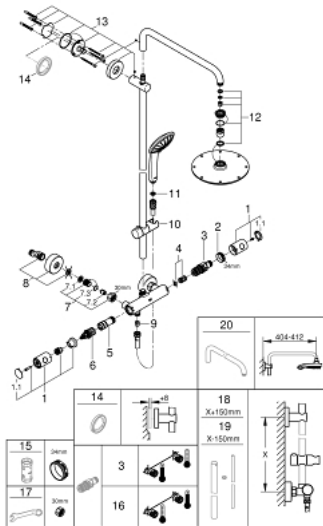

27 964 000 EUPHORIA SYSTEM 210 SHOWER SYSTEM WITH THERMOSTAT FOR WALL MOUNTING

PHỤ KIỆN LẮP ĐẶT, tháng 7 2017 – now

- 1: Costa metal handle 1/2" (Order-nr. 47984000)
- 1.1: Cap (Order-nr. 6458500M)
- 2: Fitting ring (Order-nr. 47743000)
- 3: Thermostatic compact cartridge 1/2" (Order-nr. 47439000)
- 4: Sound absorber (Order-nr. 47398000)
- 5: Water flow (Order-nr. 47751000)
- 6: Aquadimmer (Order-nr. 12433000)
- 7: Non-return valve (Order-nr. 47189000)
- 7.1: Dirt Strainer (Order-nr. 0726400M)
- 7.2: Non-return valve (Order-nr. 08565000)
- 7.3: O-ring $\phi 17 \times \phi 2$ (Order-nr. 0305500M)
- 8: S-union (Order-nr. 12662000)
- 9: Non-return valve (Order-nr. 08565000)
- 10: Sliding piece (Order-nr. 12140000)
- 11: Dirt strainer (Order-nr. 0700200M)
- 12: Inlet valve assembly (Order-nr. 45933000)
- 13: Outlet shower holder (Order-nr. 48279000)
- 14: Compensation disc (Order-nr. 27180000)*
- 15: Socket spanner (Order-nr. 19332000)*
- 16: GROHE TurboStat cartridge 1/2" (Order-nr. 47175000)*
- 17: Special spanner (Order-nr. 19377000)*
- 18: Shower system pipe for retrofitting (Order-nr. 48053000)*
- 19: Shower system pipe for retrofitting (Order-nr. 48054000)*
- 20: Shower arm for shower systems (Order-nr. 14047000)*