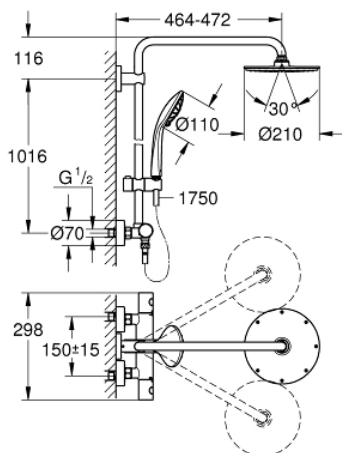

27 964 000 EUPHORIA SYSTEM 210 SHOWER SYSTEM WITH THERMOSTAT FOR WALL MOUNTING

PHỤ KIỆN LẮP ĐẶT, tháng 7 2017 – now

- 1: Costa metal handle 1/2" (Order-nr. 47984000)
- 1.1: Cap (Order-nr. 6458500M)
- 2: Fitting ring (Order-nr. 47743000)
- 3: Thermostatic compact cartridge 1/2" (Order-nr. 47439000)
- 4: Sound absorber (Order-nr. 47398000)
- 5: Water flow (Order-nr. 47751000)
- 6: Aquadimmer (Order-nr. 12433000)
- 7: Non-return valve (Order-nr. 47189000)
- 7.1: Dirt Strainer (Order-nr. 0726400M)
- 7.2: Non-return valve (Order-nr. 08565000)
- 7.3: O-ring $\phi 17 \times \phi 2$ (Order-nr. 0305500M)
- 8: S-union (Order-nr. 12662000)
- 9: Non-return valve (Order-nr. 08565000)
- 10: Sliding piece (Order-nr. 12140000)
- 11: Dirt strainer (Order-nr. 0700200M)
- 12: Inlet valve assembly (Order-nr. 45933000)
- 13: Outlet shower holder (Order-nr. 48279000)
- 14: Compensation disc (Order-nr. 27180000)*
- 15: Socket spanner (Order-nr. 19332000)*
- 16: GROHE TurboStat cartridge 1/2" (Order-nr. 47175000)*
- 17: Special spanner (Order-nr. 19377000)*
- 18: Shower system pipe for retrofitting (Order-nr. 48053000)*
- 19: Shower system pipe for retrofitting (Order-nr. 48054000)*
- 20: Shower arm for shower systems (Order-nr. 14047000)*