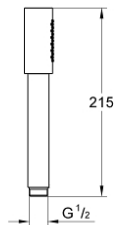

### PRODUCT DESCRIPTION

- Colour: cool sunrise
- Normal spray
- material: metal
- GROHE Water Saving 6.6 l/min flow limiter
- GROHE DreamSpray perfect spray pattern
- GROHE Long-Life finish
- SpeedClean anti-limescale system
- Inner WaterGuide for a longer life
- universal mounting system, fitting all standard shower hoses
- suitable for instantaneous heater
- min. recommended pressure 1.0 bar