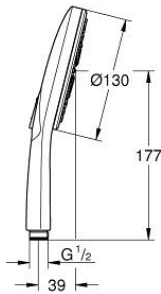

### PRODUCT DESCRIPTION

- Colour: Chrome
- spray plate chrome
- GROHE Rain including DripStop, Jet including DripStop, ActiveMassage
- GROHE DreamSpray perfect spray pattern
- GROHE SmartTip showering spray selection via push of a ring
- GROHE Long-Life finish
- SpeedClean anti-limescale system
- Inner WaterGuide for a longer life
- Universal Mounting System. Fits all standard shower hoses
- suitable for instantaneous heater