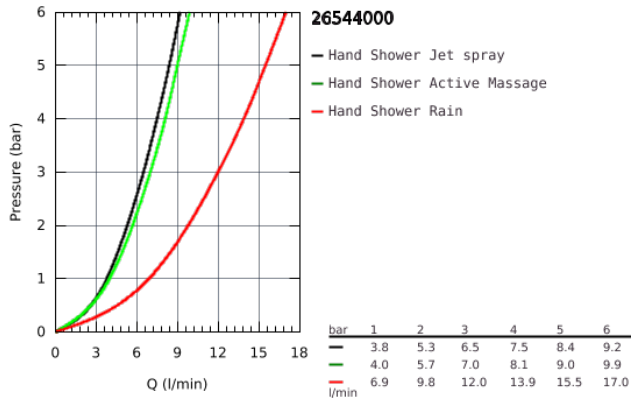

26 544 000 RAINSHOWER SMARTACTIVE 130 HAND SHOWER 3 SPRAYS