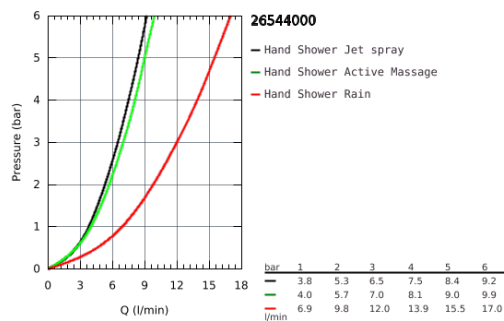

## 26 544 000 RAINSHOWER SMARTACTIVE 130 HAND SHOWER 3 SPRAYS

### PRODUCT DESCRIPTION

- Colour: Chrome
- spray plate chrome
- GROHE Rain including DripStop, Jet including DripStop, ActiveMassage
- GROHE DreamSpray perfect spray pattern
- GROHE SmartTip showering spray selection via push of a ring
- GROHE Long-Life finish
- SpeedClean anti-limescale system
- Inner WaterGuide for a longer life
- Universal Mounting System. Fits all standard shower hoses
- suitable for instantaneous heater