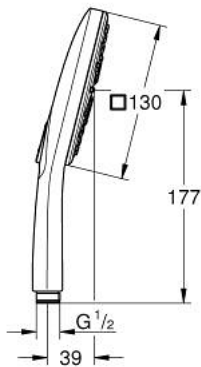

### PRODUCT DESCRIPTION

- Colour: chrome
- spray plate chrome
- GROHE Rain including DripStop, Jet including DripStop, ActiveMassage
- GROHE DreamSpray perfect spray pattern
- GROHE SmartTip showering spray selection via push of a ring
- GROHE Long-Life finish
- SpeedClean anti-lime system
- Inner WaterGuide for a longer life
- Universal Mounting System. Fitting all standard shower hoses
- suitable for instantaneous heater