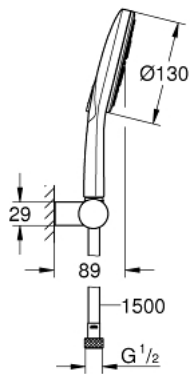

### PRODUCT DESCRIPTION

- Colour: chrome
- consisting of:
  - hand shower Rainshower SmartActive 130 (26 574)
  - wall shower holder, adjustable (27 055)
  - Silverflex shower hose 1500 mm 1/2" x 1/2" (28 364)
  - GROHE Water Saving 9.5 l/min flow limiter
  - GROHE DreamSpray perfect spray pattern
  - GROHE Long-Life finish
  - SpeedClean anti-limescale system
  - Inner WaterGuide for a longer life
  - TwistStop to prevent hose from twisting
  - suitable for instantaneous heater