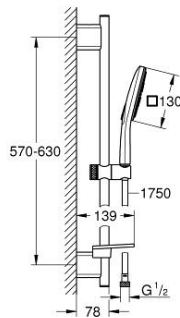

26 583 000 RAINSHOWER SMARTACTIVE 130 CUBE SHOWER RAIL SET 3 SPRAYS

PRODUCT DESCRIPTION

- Colour: Chrome
- Consisting of:
 - hand shower Rainshower SmartActive 130 Cube (26 550)
 - shower rail 600 mm
 - with wall holders made of metal
 - Silverflex shower hose 1750 mm 1/2" x 1/2" (28 388 000)
 - GROHE EasyReach tray
 - GROHE DreamSpray perfect spray pattern
 - GROHE Long-Life finish
 - GROHE FastFixation Plus adjustable distance between brackets, to adapt to existing holes
 - GROHE TileFix adjustable depth on upper and lower bracket
 - SpeedClean anti-limescale system
 - Inner WaterGuide for a longer life
 - TwistStop preventing the hose from twisting
 - suitable for instantaneous heater

26 583 000 **RAINSHOWER SMARTACTIVE 130 CUBE SHOWER RAIL SET 3 SPRAYS**

SPARE PARTS, March 2018 – now

- 1: Outlet shower holder (Spare part-nr. 48425000)
- 2: Sliding piece (Spare part-nr. 48424000)
- 3: Soap dish (Spare part-nr. 48426000)
- 4: Strainer (Spare part-nr. 0700200M)