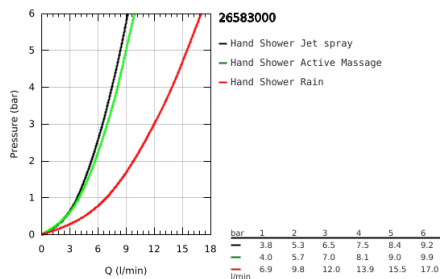

26 583 000 RAINSHOWER SMARTACTIVE 130 CUBE SHOWER RAIL SET 3 SPRAYS

PRODUCT DESCRIPTION

- Colour: Chrome
- Consisting of:
 - hand shower Rainshower SmartActive 130 Cube (26 550)
 - shower rail 600 mm
 - with wall holders made of metal
 - Silverflex shower hose 1750 mm 1/2" x 1/2" (28 388 000)
 - GROHE EasyReach tray
 - GROHE DreamSpray perfect spray pattern
 - GROHE Long-Life finish
 - GROHE FastFixation Plus adjustable distance between brackets, to adapt to existing holes
 - GROHE TileFix adjustable depth on upper and lower bracket
 - SpeedClean anti-limescale system
 - Inner WaterGuide for a longer life
 - TwistStop preventing the hose from twisting
 - suitable for instantaneous heater