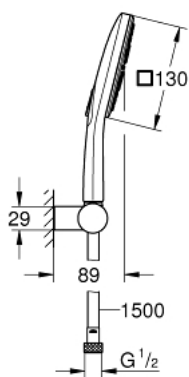

26 588 000 RAINSHOWER SMARTACTIVE 130 CUBE WALL HOLDER SET 3 SPRAYS

PRODUCT DESCRIPTION

- Colour: chrome
- consisting of:
 - hand shower Rainshower SmartActive 130 Cube (26 582)
 - wall shower holder, adjustable (27 055)
 - Silverflex shower hose 1500 mm 1/2" x 1/2" (28 364)
 - GROHE Water Saving 9.5 l/min flow limiter
 - GROHE DreamSpray perfect spray pattern
 - GROHE Long-Life finish
 - SpeedClean anti-limescale system
 - Inner WaterGuide for a longer life
 - TwistStop to prevent hose from twisting
 - suitable for instantaneous heater

26 588 000 **RAINSHOWER SMARTACTIVE 130 CUBE WALL HOLDER SET 3 SPRAYS**

SPARE PARTS, March 2018 – now

1: Dirt strainer (Order-nr. 0700200M)