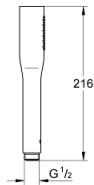

27 367 000 EUPHORIA COSMOPOLITAN STICK HAND SHOWER 1 SPRAY

PRODUCT DESCRIPTION

- Colour: Chrome
- Normal spray
- GROHE Long-Life finish
- SpeedClean anti-limescale system
- Inner WaterGuide for a longer life
- Universal Mounting System. Fits all standard shower hoses

27 367 000 **EUPHORIA COSMOPOLITAN STICK HAND SHOWER 1 SPRAY**

27 367 000 **EUPHORIA COSMOPOLITAN STICK HAND SHOWER 1 SPRAY**

SPARE PARTS, September 2009 – now

1: Strainer (Spare part-nr. 0700200M)