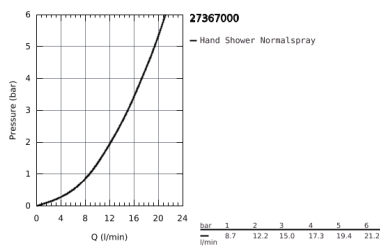

27 367 000 EUPHORIA COSMOPOLITAN STICK HAND SHOWER 1 SPRAY

PRODUCT DESCRIPTION

- Colour: Chrome
- Normal spray
- GROHE Long-Life finish
- SpeedClean anti-limescale system
- Inner WaterGuide for a longer life
- Universal Mounting System. Fits all standard shower hoses

27 367 000 **EUPHORIA COSMOPOLITAN STICK HAND SHOWER 1 SPRAY**

27 367 000 **EUPHORIA COSMOPOLITAN STICK HAND SHOWER 1 SPRAY**

SPARE PARTS, September 2009 – now

1: Strainer (Spare part-nr. 0700200M)