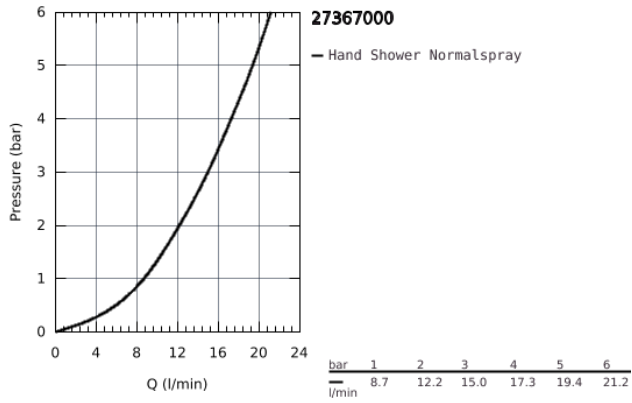

27 367 000 EUPHORIA COSMOPOLITAN STICK HAND SHOWER 1 SPRAY

PRODUCT DESCRIPTION

- Colour: Chrome
- Normal spray
- GROHE Long-Life finish
- SpeedClean anti-limescale system
- Inner WaterGuide for a longer life
- Universal Mounting System. Fits all standard shower hoses

27 367 000 **EUPHORIA COSMOPOLITAN STICK HAND SHOWER 1 SPRAY**

27 367 000 **EUPHORIA COSMOPOLITAN STICK HAND SHOWER 1 SPRAY**

SPARE PARTS, September 2009 – now

1: Strainer (Spare part-nr. 0700200M)