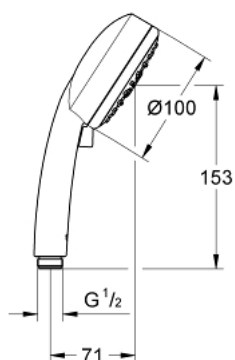

27 573 002 TEMPESTA COSMOPOLITAN 100 HAND SHOWER 4 SPRAYS

PRODUCT DESCRIPTION

- Colour: chrome
- GROHE Rain O², Rain, Massage, Jet
- GROHE DreamSpray perfect spray pattern
- GROHE Long-Life finish
- SpeedClean anti-limescale system
- Inner WaterGuide for a longer life
- universal mounting system, fitting all standard shower hoses
- suitable for instantaneous heater
- min. recommended pressure 1.0 bar

27 573 002 TEMPESTA COSMOPOLITAN 100 HAND SHOWER 4 SPRAYS

SPARE PARTS, March 2017 – now

1: Dirt strainer (Order-nr. 0700200M)