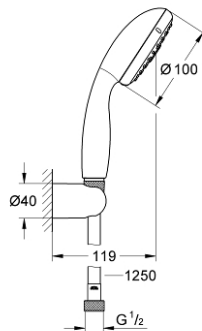

27 799 001 TEMPESTA 100 WALL HOLDER SET 2 SPRAYS

PRODUCT DESCRIPTION

- Colour: chrome
- consisting of:
 - hand shower Tempesta 100 II (27 597)
 - wall shower holder (28 605)
 - not adjustable
 - Relaxaflex hose 1250 mm 1/2" x 1/2" (28 150)
 - GROHE DreamSpray perfect spray pattern
 - GROHE Long-Life finish
 - SpeedClean anti-lime system
 - Inner WaterGuide for a longer life
 - ShockProof silicone ring prevents damages caused by shower falling
 - suitable for instantaneous heater
 - min. recommended pressure 1.0 bar

27 799 001 TEMPESTA 100 WALL HOLDER SET 2 SPRAYS

27 799 001 TEMPESTA 100 WALL HOLDER SET 2 SPRAYS

SPARE PARTS, June 2013 – spareParts.validDate.now

1: Dirt strainer (Order-nr. 0700200M)