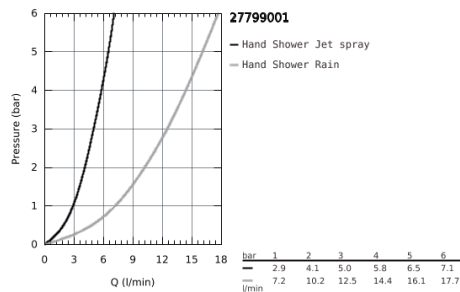

27 799 001 TEMPESTA 100 WALL HOLDER SET 2 SPRAYS

PRODUCT DESCRIPTION

- Colour: chrome
- consisting of:
 - hand shower Tempesta 100 II (27 597)
 - wall shower holder (28 605)
 - not adjustable
 - Relaxaflex hose 1250 mm 1/2" x 1/2" (28 150)
 - GROHE DreamSpray perfect spray pattern
 - GROHE Long-Life finish
 - SpeedClean anti-lime system
 - Inner WaterGuide for a longer life
 - ShockProof silicone ring prevents damages caused by shower falling
 - suitable for instantaneous heater
 - min. recommended pressure 1.0 bar