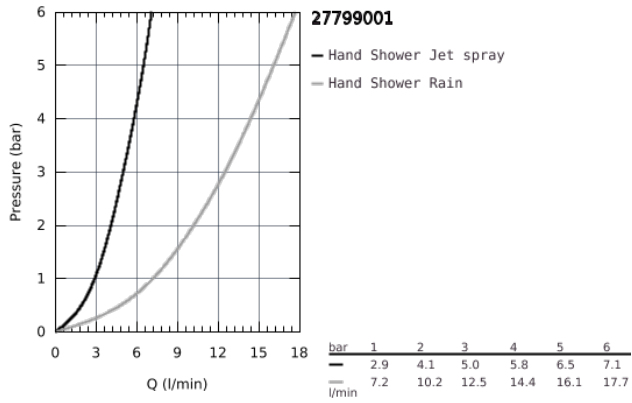

27 799 001 TEMPESTA 100 WALL HOLDER SET 2 SPRAYS