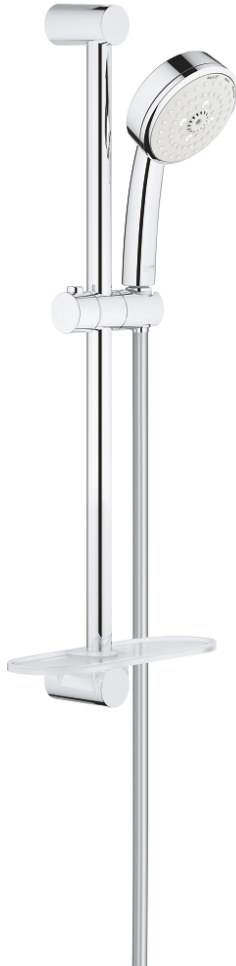

27 929 002 TEMPESTA COSMOPOLITAN 100 SHOWER RAIL SET 3 SPRAYS

PRODUCT DESCRIPTION

- Colour: chrome
- consisting of:
 - hand shower (27 572)
 - shower rail, 600 mm (27 521)
 - Relaxaflex hose 1750 mm 1/2" x 1/2" (28 154)
 - GROHE EasyReach tray (27 596)
 - GROHE DreamSpray perfect spray pattern
 - GROHE Long-Life finish
 - SpeedClean anti-lime system
 - Inner WaterGuide for a longer life
 - suitable for instantaneous heater
 - min. recommended pressure 1.0 bar